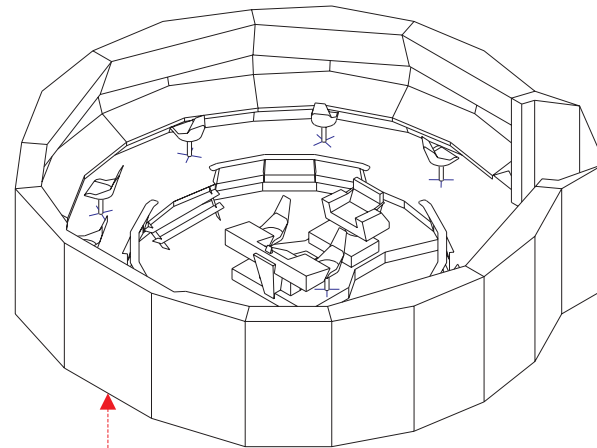

USS ENTERPRISE BRIDGE (NCC-1701)

1:25 Scale Model design by Ron Caudillo (ronaldcaudillo@yahoo.com)

Additional Main Viewer screens for Bridge Model
Submit photos to ronaldcaudillo@yahoo.com

"The Corbomite Manuever"

"The Corbomite Manuever"

Cut out the desired Display and fold across the bottom. This will make it easier to replace with another display and allow you to customize your model as you desire. Insert it up into the slot under the Main Viewer Screen.