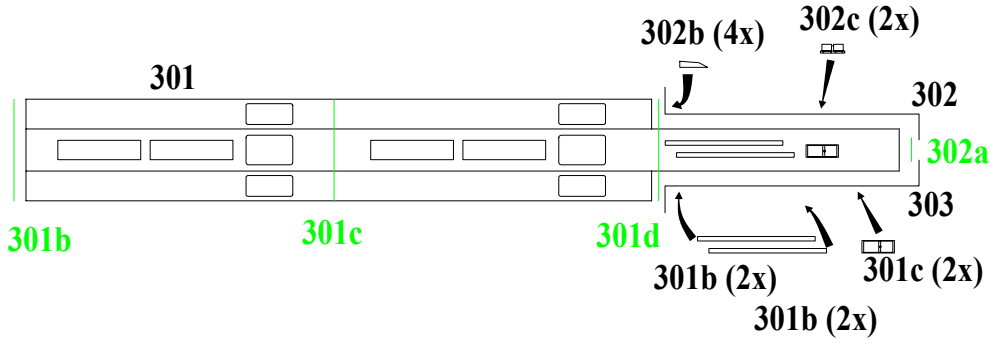

10.00 inches [25.40 cm]

cm

PAGE 6 OF 12  
inches

S.S. BOTANY BAY  
MODEL DESIGN COPYRIGHT © 2004 BY ROBERT MERKSTALLINGER - markplatz@lanet.at

inches

7.50 inches [19.05 cm]

10.00 inches [25.40 cm]

cm

cm

10.00 inches [25.40 cm]

7.50 inches [19.05 cm]

S.S. BOTANY BAY  
 MODEL DESIGN COPYRIGHT © 2004 BY ROBERT MERKSTALLINGER - markplatz@lanet.at

402

501  
(601)

502  
(602)

S.S. BOTANY BAY