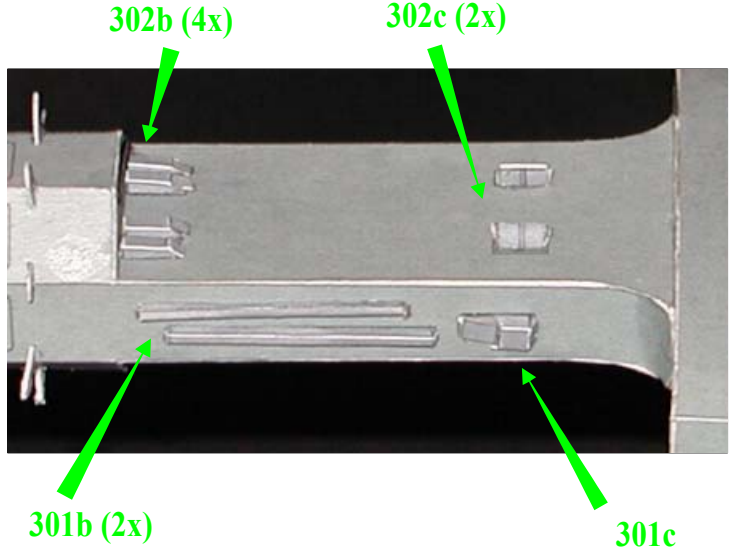

PAGE 4 OF 12  
inches

Inches

7.50 inches [19.05 cm]

10.00 inches [25.40 cm]

cm

S.S. BOTANY BAY  
 MODEL DESIGN COPYRIGHT © 2004 BY ROBERT MERKSTALLINGER - markplatz@uwaterloo.ca

inches

7.50 inches [19.05 cm]

10.00 inches [25.40 cm]

cm

PAGE 6 OF 12  
inches

S.S. BOTANY BAY  
MODEL DESIGN COPYRIGHT © 2004 BY ROBERT MERKSTALLINGER - markplatz@lanet.at

inches

7.50 inches [19.05 cm]

10.00 inches [25.40 cm]

cm

S.S. BOTANY BAY  
MODEL DESIGN COPYRIGHT © 2004 BY ROBERT MERKSTALLINGER - markplatz@tlanet.at

PAGE 7 OF 12  
inches

inches

S.S. BOTANY BAY  
 MODEL DESIGN COPYRIGHT © 2004 BY ROBERT MERKSTALLINGER - markplatz@tlanet.at

cm

10.00 inches [25.40 cm]

7.50 inches [19.05 cm]

S.S. BOTANY BAY  
 MODEL DESIGN COPYRIGHT © 2004 BY ROBERT MERKSTALLINGER - markplatz@lanet.at

402

501  
(601)

502  
(602)

S.S. BOTANY BAY