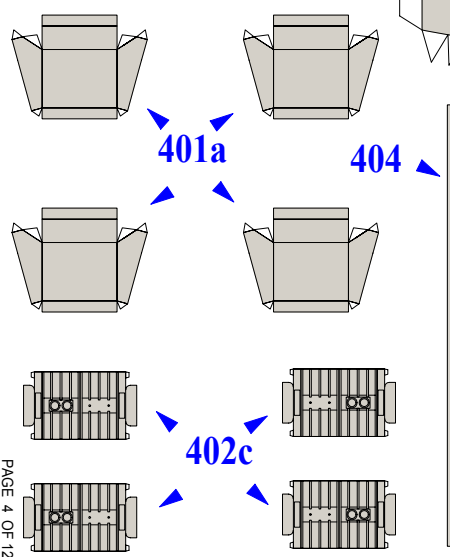

7.50 inches [19.05 cm]

S.S. BOTANY BAY  
 MODEL DESIGN COPYRIGHT © 2004 BY ROBERT MERKSTALLINGER - markplatz@tutanet.at

inches

cm

7.50 inches [19.05 cm]

10.00 inches [25.40 cm]

S.S. BOTANY BAY  
MODEL DESIGN COPYRIGHT © 2004 BY ROBERT MERKSTALLINGER - markplatz@tutanota.at

PAGE 4 OF 12  
inches

Inches

7.50 inches [19.05 cm]

10.00 inches [25.40 cm]

cm

S.S. BOTANY BAY  
 MODEL DESIGN COPYRIGHT © 2004 BY ROBERT MERKSTALLINGER - markplatz@uwaterloo.ca

inches

7.50 inches [19.05 cm]

10.00 inches [25.40 cm]

cm

PAGE 6 OF 12  
inches

S.S. BOTANY BAY  
MODEL DESIGN COPYRIGHT © 2004 BY ROBERT MERKSTALLINGER - markplatz@lanet.at

inches

7.50 inches [19.05 cm]

10.00 inches [25.40 cm]

cm