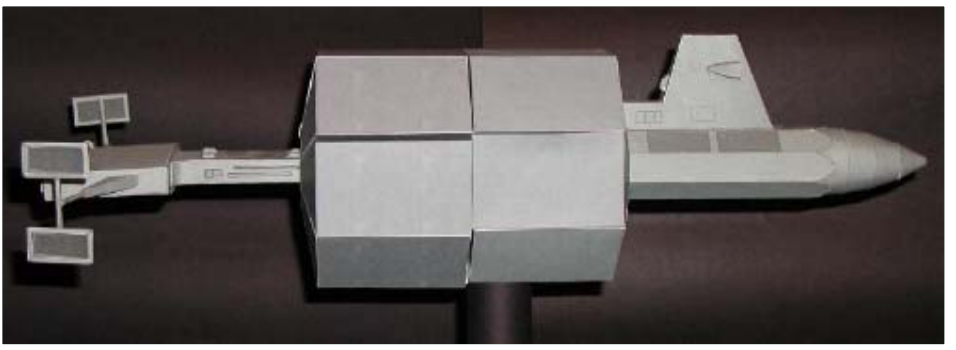

cm

10.00 inches [25.40 cm]

7.50 inches [19.05 cm]

S.S. BOTANY BAY  
 MODEL DESIGN COPYRIGHT © 2004 BY ROBERT MERKSTALLINGER - markplatz@lanet.at

402

501  
(601)

502  
(602)

S.S. BOTANY BAY