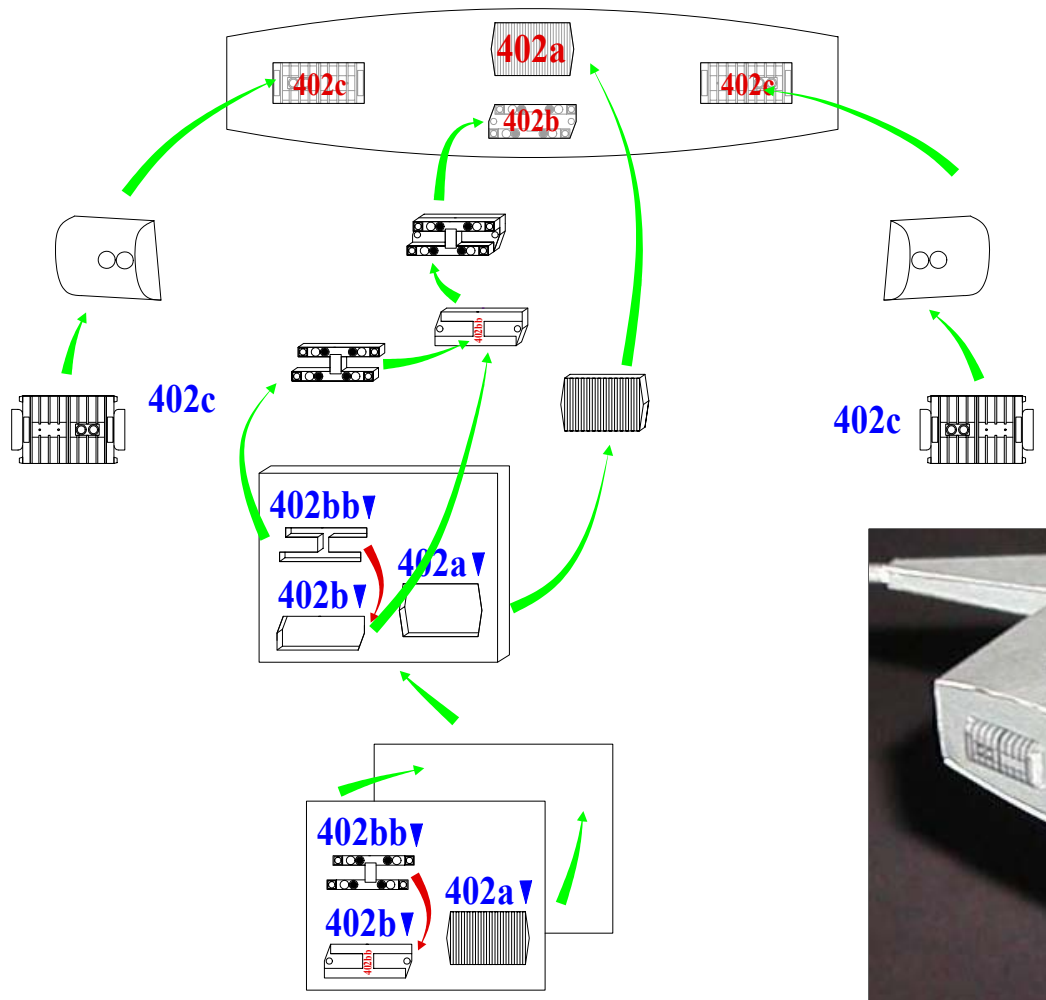

cm

10.00 inches [25.40 cm]

7.50 inches [19.05 cm]

S.S. BOTANY BAY  
 MODEL DESIGN COPYRIGHT © 2004 BY ROBERT MERKSTALLINGER - markplatz@lanet.at

402

501  
(601)

502  
(602)

S.S. BOTANY BAY