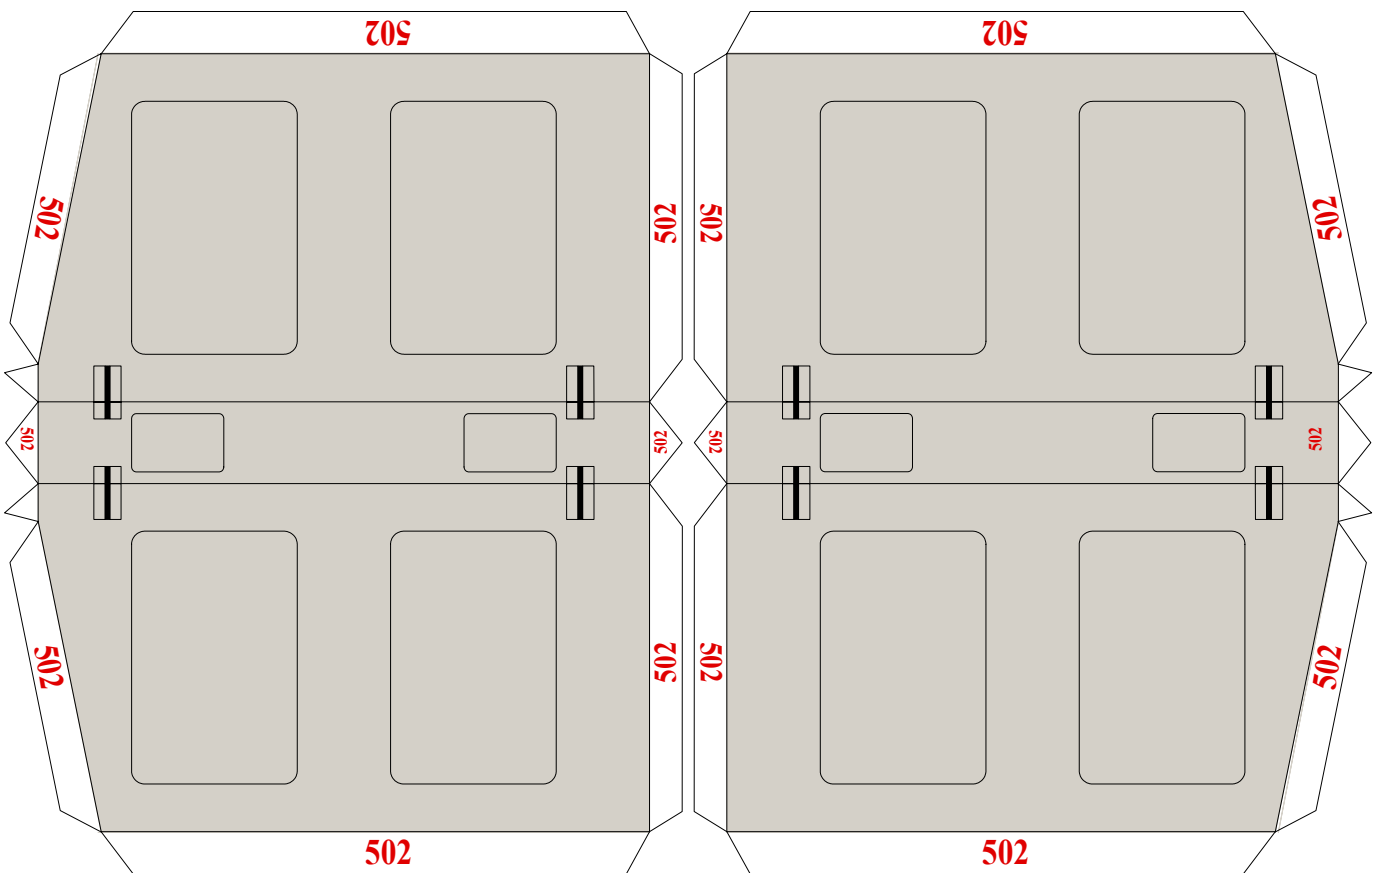

7.50 inches [19.05 cm]

S.S. BOTANY BAY  
 MODEL DESIGN COPYRIGHT © 2004 BY ROBERT MERKSTALLINGER - markplatz@tutanet.at

inches

cm

7.50 inches [19.05 cm]

10.00 inches [25.40 cm]

S.S. BOTANY BAY  
MODEL DESIGN COPYRIGHT © 2004 BY ROBERT MERKSTALLINGER - markplatz@tutanota.at

PAGE 4 OF 12  
inches

Inches

7.50 inches [19.05 cm]

10.00 inches [25.40 cm]

cm

S.S. BOTANY BAY  
 MODEL DESIGN COPYRIGHT © 2004 BY ROBERT MERKSTALLINGER - markplatz@uwaterloo.ca

inches

7.50 inches [19.05 cm]

10.00 inches [25.40 cm]

cm

PAGE 6 OF 12  
inches

S.S. BOTANY BAY  
MODEL DESIGN COPYRIGHT © 2004 BY ROBERT MERKSTALLINGER - markplatz@lanet.at

inches

7.50 inches [19.05 cm]

10.00 inches [25.40 cm]

cm

cm

10.00 inches [25.40 cm]

7.50 inches [19.05 cm]

S.S. BOTANY BAY  
 MODEL DESIGN COPYRIGHT © 2004 BY ROBERT MERKSTALLINGER - markplatz@lanet.at

402

501  
(601)

502  
(602)

S.S. BOTANY BAY