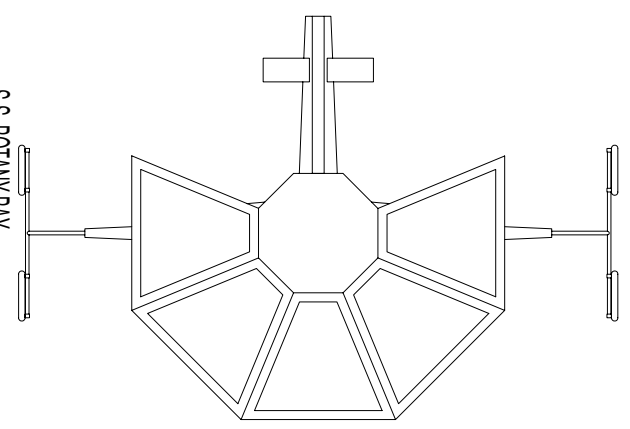

inches

S.S. BOTANY BAY
MODEL DESIGN COPYRIGHT © 2004 BY ROBERT MERKSTALLINGER - markplatz@tlanet.at

cm

10.00 inches [25.40 cm]

7.50 inches [19.05 cm]