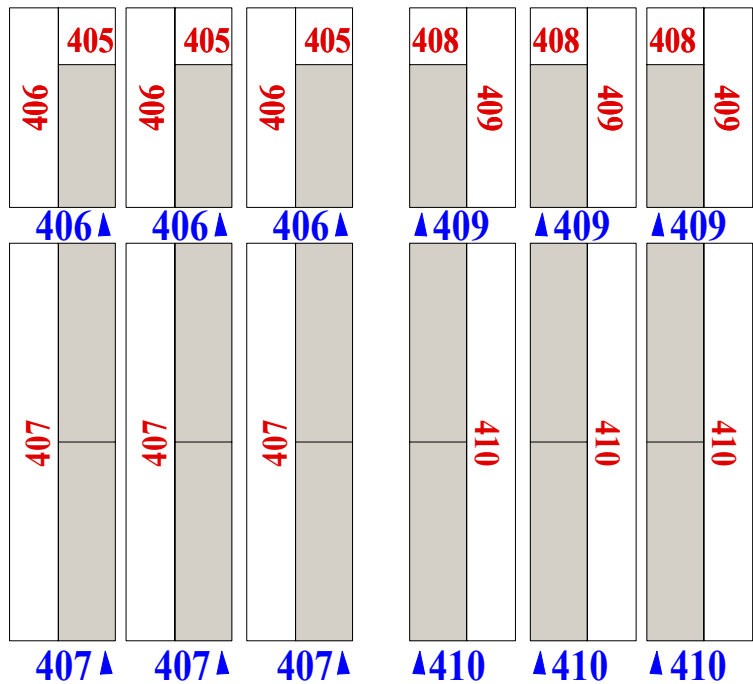

7.50 inches [19.05 cm]

S.S. BOTANY BAY  
 MODEL DESIGN COPYRIGHT © 2004 BY ROBERT MERKSTALLINGER - markplatz@tutanet.at

inches

cm

7.50 inches [19.05 cm]

10.00 inches [25.40 cm]

S.S. BOTANY BAY  
MODEL DESIGN COPYRIGHT © 2004 BY ROBERT MERKSTALLINGER - markplatz@tutanota.at

PAGE 4 OF 12  
inches

Inches

7.50 inches [19.05 cm]

10.00 inches [25.40 cm]

cm

S.S. BOTANY BAY  
 MODEL DESIGN COPYRIGHT © 2004 BY ROBERT MERKSTALLINGER - markplatz@uwaterloo.ca

inches

7.50 inches [19.05 cm]

10.00 inches [25.40 cm]

cm

PAGE 6 OF 12  
inches

S.S. BOTANY BAY  
MODEL DESIGN COPYRIGHT © 2004 BY ROBERT MERKSTALLINGER - markplatz@lanet.at

inches

7.50 inches [19.05 cm]

10.00 inches [25.40 cm]

cm

cm

10.00 inches [25.40 cm]

7.50 inches [19.05 cm]

S.S. BOTANY BAY  
 MODEL DESIGN COPYRIGHT © 2004 BY ROBERT MERKSTALLINGER - markplatz@lanet.at

402

501  
(601)

502  
(602)

S.S. BOTANY BAY