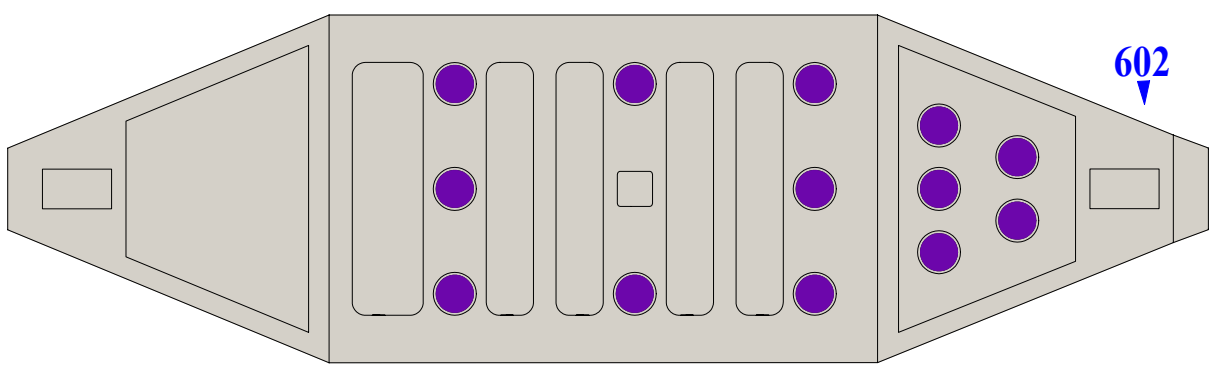

7.50 inches [19.05 cm]

S.S. BOTANY BAY  
 MODEL DESIGN COPYRIGHT © 2004 BY ROBERT MERKSTALLINGER - markplatz@tutanet.at

inches

cm

7.50 inches [19.05 cm]

10.00 inches [25.40 cm]

S.S. BOTANY BAY  
MODEL DESIGN COPYRIGHT © 2004 BY ROBERT MERKSTALLINGER - markplatz@tutanota.at

PAGE 4 OF 12  
inches

Inches

7.50 inches [19.05 cm]

10.00 inches [25.40 cm]

cm

S.S. BOTANY BAY  
 MODEL DESIGN COPYRIGHT © 2004 BY ROBERT MERKSTALLINGER - markplatz@uwaterloo.ca

inches

7.50 inches [19.05 cm]

10.00 inches [25.40 cm]

cm

PAGE 6 OF 12  
inches

S.S. BOTANY BAY  
MODEL DESIGN COPYRIGHT © 2004 BY ROBERT MERKSTALLINGER - markplatz@lanet.at

inches

7.50 inches [19.05 cm]

10.00 inches [25.40 cm]

cm