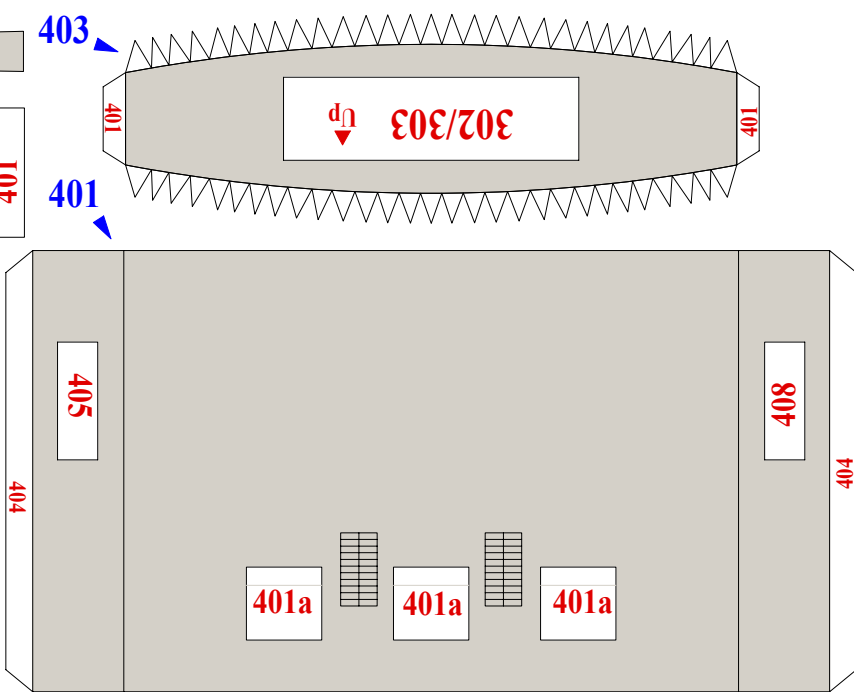

7.50 inches [19.05 cm]

S.S. BOTANY BAY  
 MODEL DESIGN COPYRIGHT © 2004 BY ROBERT MERKSTALLINGER - markplatz@tutanet.at

inches

cm

7.50 inches [19.05 cm]

10.00 inches [25.40 cm]

S.S. BOTANY BAY  
MODEL DESIGN COPYRIGHT © 2004 BY ROBERT MERKSTALLINGER - markplatz@tutanota.at

PAGE 4 OF 12  
inches

Inches

7.50 inches [19.05 cm]

10.00 inches [25.40 cm]

cm

S.S. BOTANY BAY  
 MODEL DESIGN COPYRIGHT © 2004 BY ROBERT MERKSTALLINGER - markplatz@uwaterloo.ca

inches

7.50 inches [19.05 cm]

10.00 inches [25.40 cm]

cm

PAGE 6 OF 12  
inches

S.S. BOTANY BAY  
MODEL DESIGN COPYRIGHT © 2004 BY ROBERT MERKSTALLINGER - markplatz@lanet.at

inches

7.50 inches [19.05 cm]

10.00 inches [25.40 cm]

cm