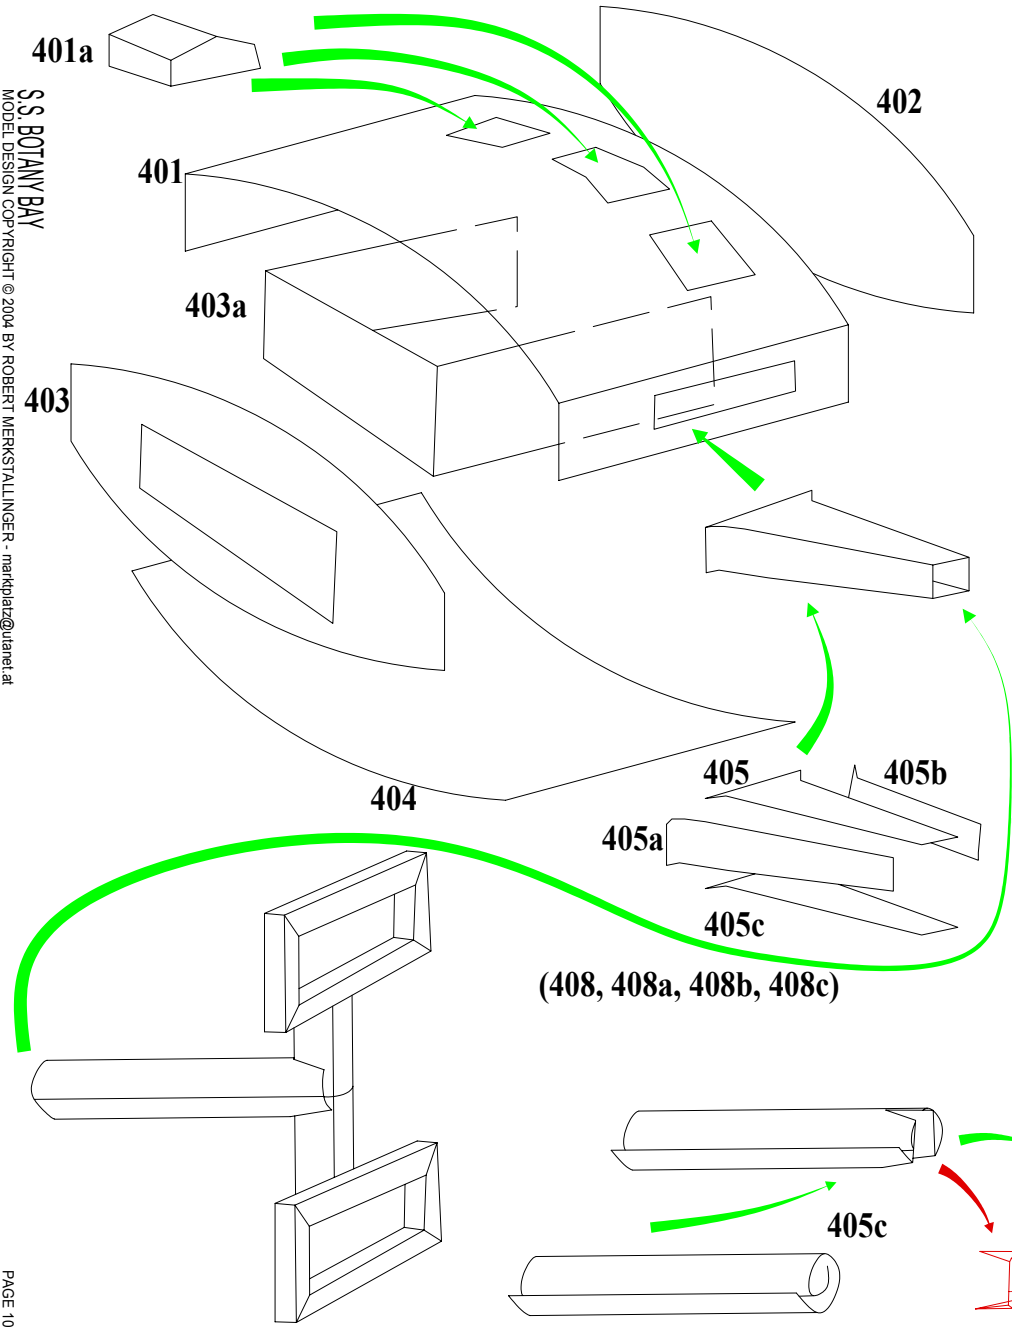

PAGE 4 OF 12  
inches

Inches

7.50 inches [19.05 cm]

10.00 inches [25.40 cm]

cm

S.S. BOTANY BAY  
 MODEL DESIGN COPYRIGHT © 2004 BY ROBERT MERKSTALLINGER - markplatz@uwaterloo.ca

inches

7.50 inches [19.05 cm]

10.00 inches [25.40 cm]

cm

PAGE 6 OF 12  
inches

S.S. BOTANY BAY  
MODEL DESIGN COPYRIGHT © 2004 BY ROBERT MERKSTALLINGER - markplatz@lanet.at

inches

7.50 inches [19.05 cm]

10.00 inches [25.40 cm]

cm

S.S. BOTANY BAY  
MODEL DESIGN COPYRIGHT © 2004 BY ROBERT MERKSTALLINGER - markplatz@tlanet.at

PAGE 7 OF 12  
inches

inches

S.S. BOTANY BAY  
 MODEL DESIGN COPYRIGHT © 2004 BY ROBERT MERKSTALLINGER - markplatz@tlanet.at

cm

10.00 inches [25.40 cm]

7.50 inches [19.05 cm]

S.S. BOTANY BAY  
 MODEL DESIGN COPYRIGHT © 2004 BY ROBERT MERKSTALLINGER - markplatz@lanet.at

402

501  
(601)

502  
(602)

S.S. BOTANY BAY