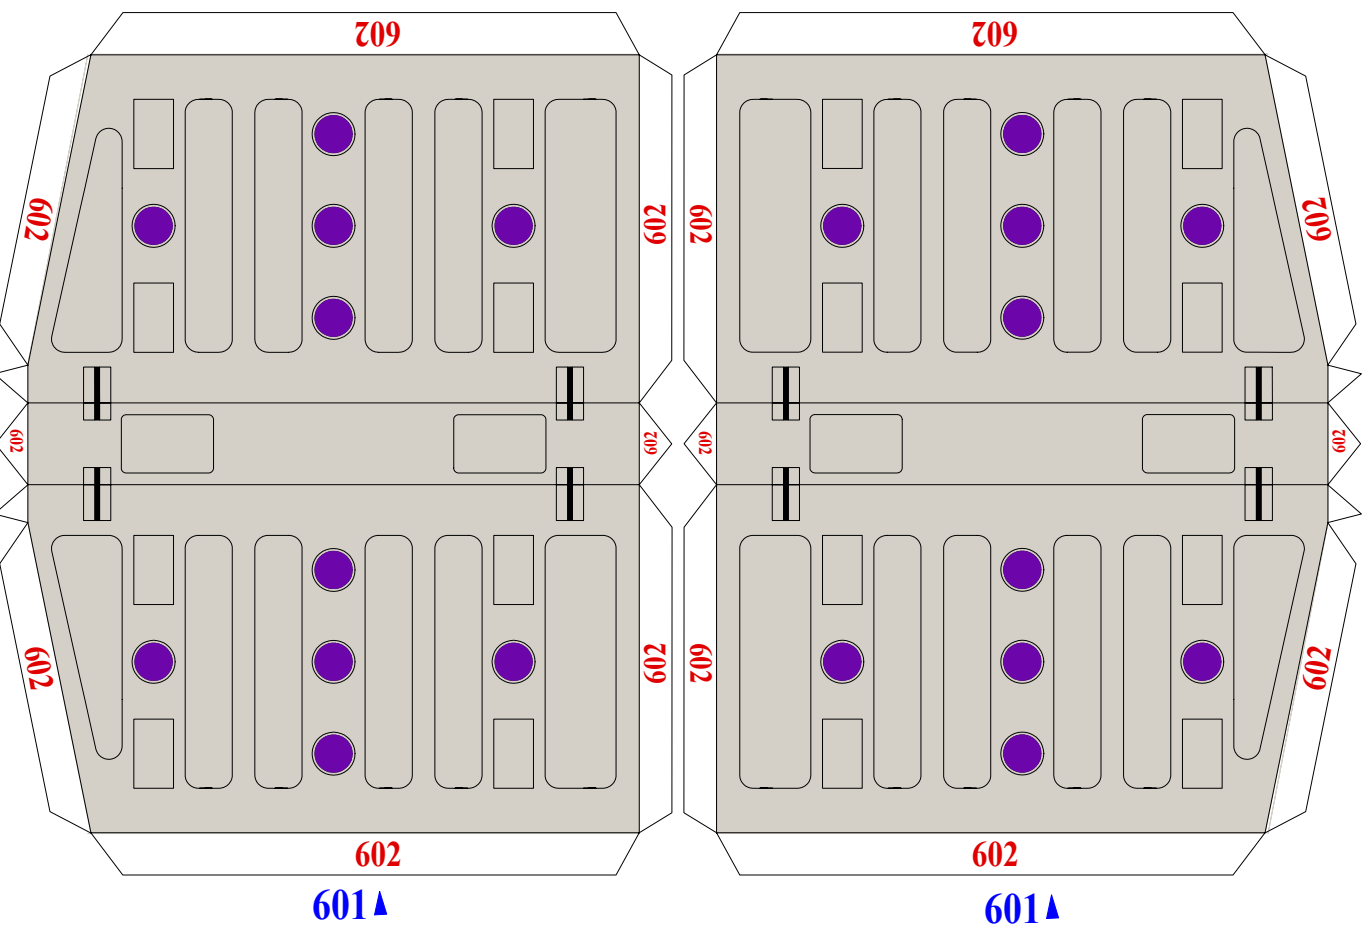

7.50 inches [19.05 cm]

S.S. BOTANY BAY  
 MODEL DESIGN COPYRIGHT © 2004 BY ROBERT MERKSTALLINGER - markplatz@tutanet.at

inches

cm

7.50 inches [19.05 cm]

10.00 inches [25.40 cm]

S.S. BOTANY BAY  
MODEL DESIGN COPYRIGHT © 2004 BY ROBERT MERKSTALLINGER - markplatz@tutanota.at

PAGE 4 OF 12  
inches

Inches

7.50 inches [19.05 cm]

10.00 inches [25.40 cm]

cm

S.S. BOTANY BAY  
 MODEL DESIGN COPYRIGHT © 2004 BY ROBERT MERKSTALLINGER - markplatz@uwaterloo.ca

inches

7.50 inches [19.05 cm]

10.00 inches [25.40 cm]

cm

PAGE 6 OF 12  
inches

S.S. BOTANY BAY  
MODEL DESIGN COPYRIGHT © 2004 BY ROBERT MERKSTALLINGER - markplatz@lanet.at

inches

7.50 inches [19.05 cm]

10.00 inches [25.40 cm]

cm