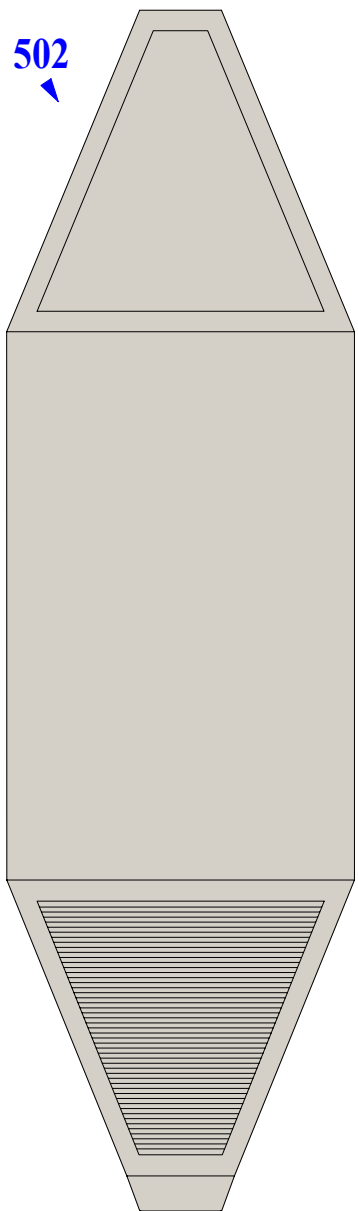

7.50 inches [19.05 cm]

S.S. BOTANY BAY  
 MODEL DESIGN COPYRIGHT © 2004 BY ROBERT MERKSTALLINGER - markplatz@tutanet.at

inches

cm

7.50 inches [19.05 cm]

10.00 inches [25.40 cm]

S.S. BOTANY BAY  
MODEL DESIGN COPYRIGHT © 2004 BY ROBERT MERKSTALLINGER - markplatz@tutanota.at

PAGE 4 OF 12  
inches

Inches

7.50 inches [19.05 cm]

10.00 inches [25.40 cm]

cm

S.S. BOTANY BAY  
 MODEL DESIGN COPYRIGHT © 2004 BY ROBERT MERKSTALLINGER - markplatz@uwaterloo.ca

inches

7.50 inches [19.05 cm]

10.00 inches [25.40 cm]

cm

PAGE 6 OF 12  
inches

S.S. BOTANY BAY  
MODEL DESIGN COPYRIGHT © 2004 BY ROBERT MERKSTALLINGER - markplatz@lanet.at

inches

7.50 inches [19.05 cm]

10.00 inches [25.40 cm]

cm

cm

10.00 inches [25.40 cm]

7.50 inches [19.05 cm]

S.S. BOTANY BAY  
 MODEL DESIGN COPYRIGHT © 2004 BY ROBERT MERKSTALLINGER - markplatz@lanet.at

402

501  
(601)

502  
(602)

S.S. BOTANY BAY