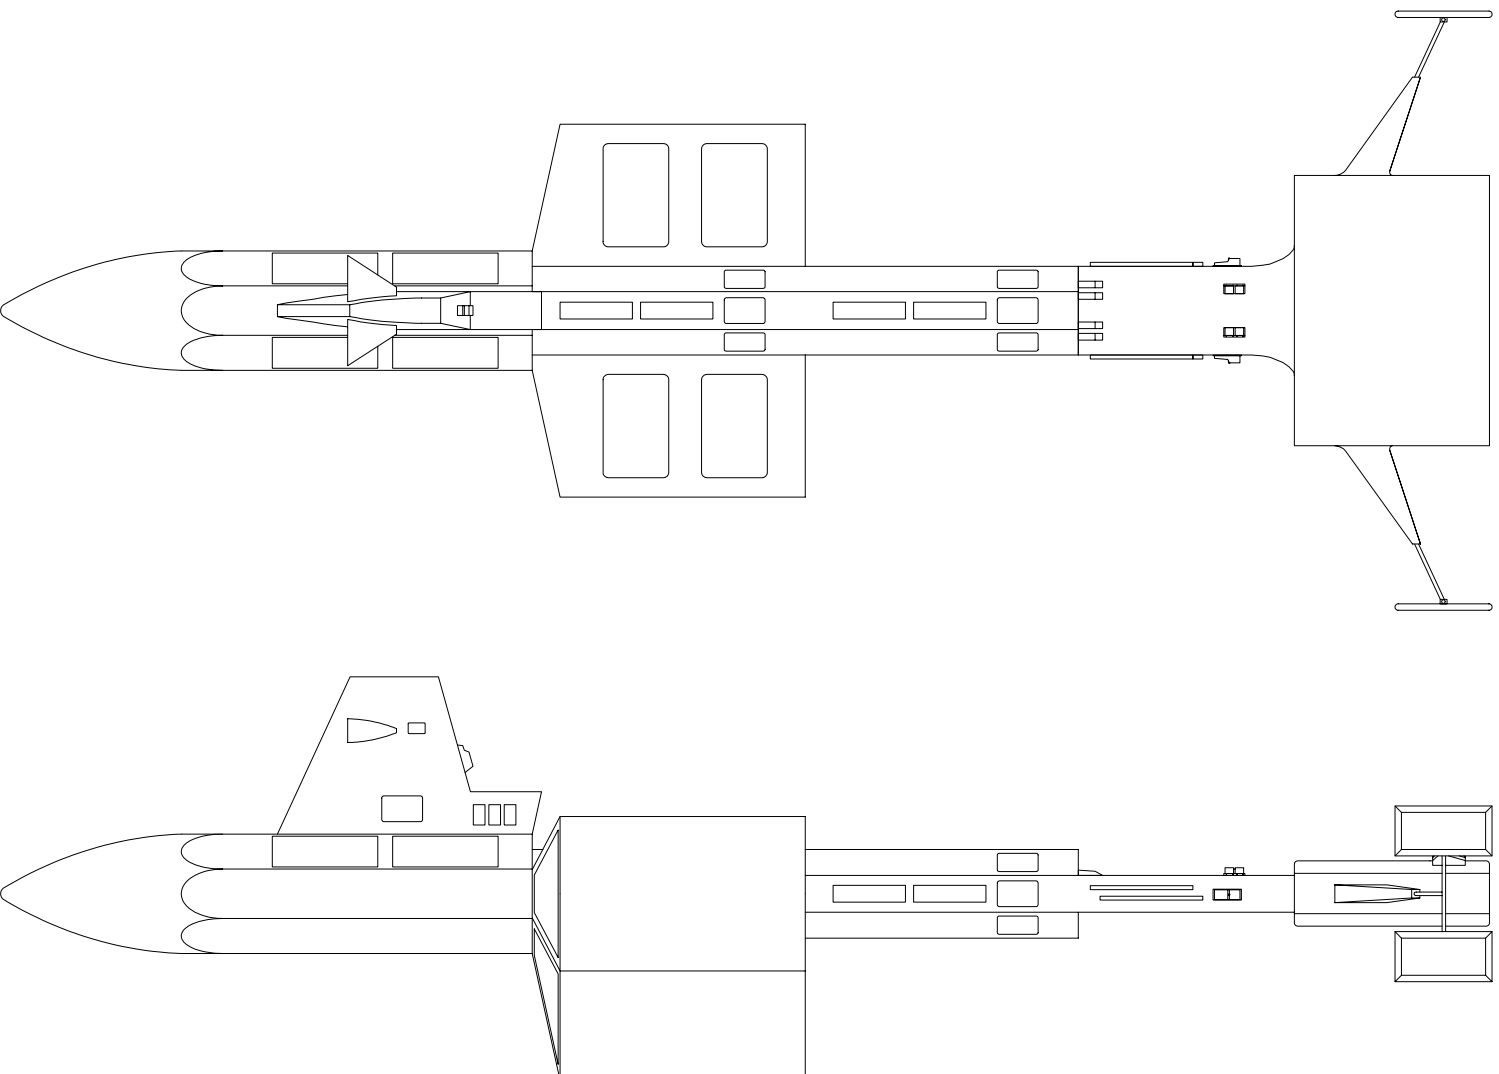

inches

7.50 inches [19.05 cm]

10.00 inches [25.40 cm]

cm

PAGE 7 OF 12
inches