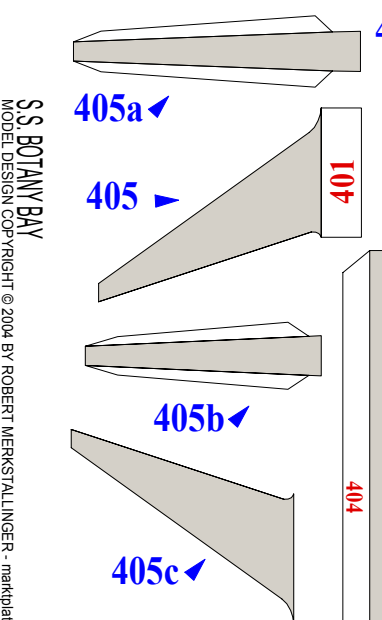

7.50 inches [19.05 cm]

S.S. BOTANY BAY  
 MODEL DESIGN COPYRIGHT © 2004 BY ROBERT MERKSTALLINGER - markplatz@tutanet.at

inches

cm

7.50 inches [19.05 cm]

10.00 inches [25.40 cm]

S.S. BOTANY BAY  
MODEL DESIGN COPYRIGHT © 2004 BY ROBERT MERKSTALLINGER - markplatz@tutanota.at

PAGE 4 OF 12  
inches

Inches

7.50 inches [19.05 cm]

10.00 inches [25.40 cm]

cm

S.S. BOTANY BAY  
 MODEL DESIGN COPYRIGHT © 2004 BY ROBERT MERKSTALLINGER - markplatz@uwaterloo.ca

inches

7.50 inches [19.05 cm]

10.00 inches [25.40 cm]

cm

PAGE 6 OF 12  
inches

S.S. BOTANY BAY  
MODEL DESIGN COPYRIGHT © 2004 BY ROBERT MERKSTALLINGER - markplatz@lanet.at

inches

7.50 inches [19.05 cm]

10.00 inches [25.40 cm]

cm

cm

10.00 inches [25.40 cm]

7.50 inches [19.05 cm]

S.S. BOTANY BAY  
 MODEL DESIGN COPYRIGHT © 2004 BY ROBERT MERKSTALLINGER - markplatz@lanet.at

402

501  
(601)

502  
(602)

S.S. BOTANY BAY