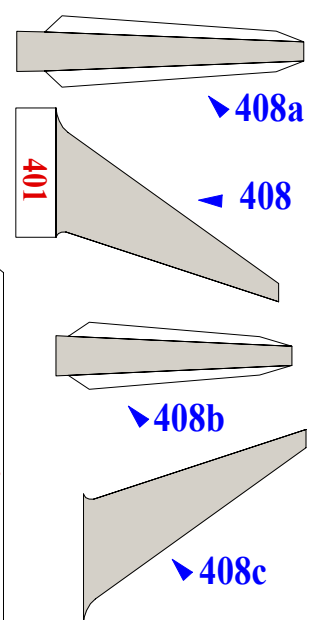

7.50 inches [19.05 cm]

S.S. BOTANY BAY  
 MODEL DESIGN COPYRIGHT © 2004 BY ROBERT MERKSTALLINGER - markplatz@tutanet.at

inches

cm

7.50 inches [19.05 cm]

10.00 inches [25.40 cm]

S.S. BOTANY BAY  
MODEL DESIGN COPYRIGHT © 2004 BY ROBERT MERKSTALLINGER - markplatz@tutanota.at

PAGE 4 OF 12  
inches

Inches

7.50 inches [19.05 cm]

10.00 inches [25.40 cm]

cm

S.S. BOTANY BAY  
 MODEL DESIGN COPYRIGHT © 2004 BY ROBERT MERKSTALLINGER - markplatz@uwaterloo.ca

inches

7.50 inches [19.05 cm]

10.00 inches [25.40 cm]

cm

PAGE 6 OF 12  
inches

S.S. BOTANY BAY  
MODEL DESIGN COPYRIGHT © 2004 BY ROBERT MERKSTALLINGER - markplatz@lanet.at

inches

7.50 inches [19.05 cm]

10.00 inches [25.40 cm]

cm

cm

10.00 inches [25.40 cm]

7.50 inches [19.05 cm]

S.S. BOTANY BAY  
 MODEL DESIGN COPYRIGHT © 2004 BY ROBERT MERKSTALLINGER - markplatz@lanet.at

402

501  
(601)

502  
(602)

S.S. BOTANY BAY