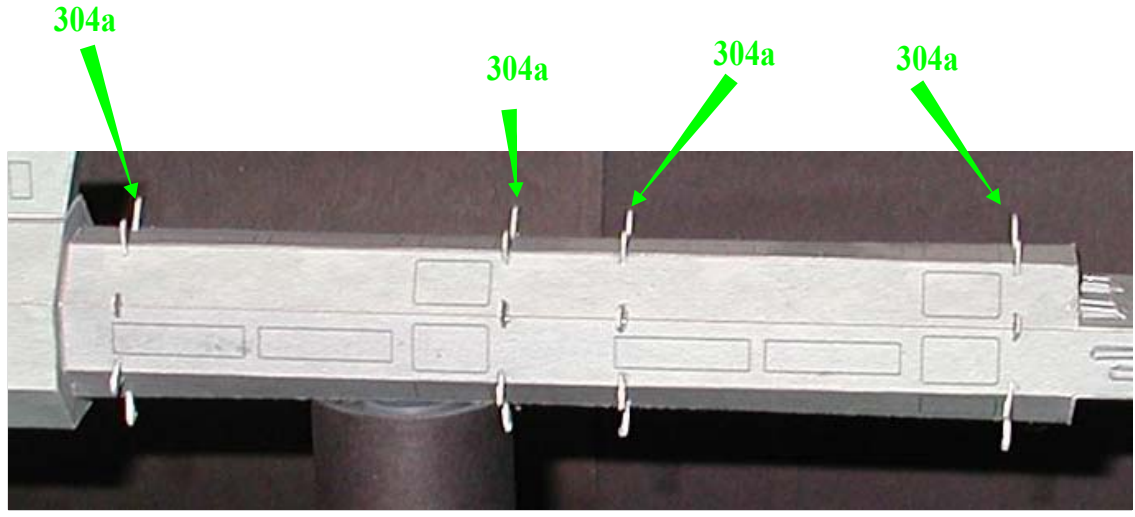

10.00 inches [25.40 cm]

cm

PAGE 6 OF 12  
inches

S.S. BOTANY BAY  
MODEL DESIGN COPYRIGHT © 2004 BY ROBERT MERKSTALLINGER - markplatz@lanet.at

inches

7.50 inches [19.05 cm]

10.00 inches [25.40 cm]

cm

S.S. BOTANY BAY  
MODEL DESIGN COPYRIGHT © 2004 BY ROBERT MERKSTALLINGER - markplatz@tlanet.at

PAGE 7 OF 12  
inches

inches

S.S. BOTANY BAY  
 MODEL DESIGN COPYRIGHT © 2004 BY ROBERT MERKSTALLINGER - markplatz@tlanet.at

cm

10.00 inches [25.40 cm]

7.50 inches [19.05 cm]

S.S. BOTANY BAY  
 MODEL DESIGN COPYRIGHT © 2004 BY ROBERT MERKSTALLINGER - markplatz@lanet.at

402

501  
(601)

502  
(602)

S.S. BOTANY BAY