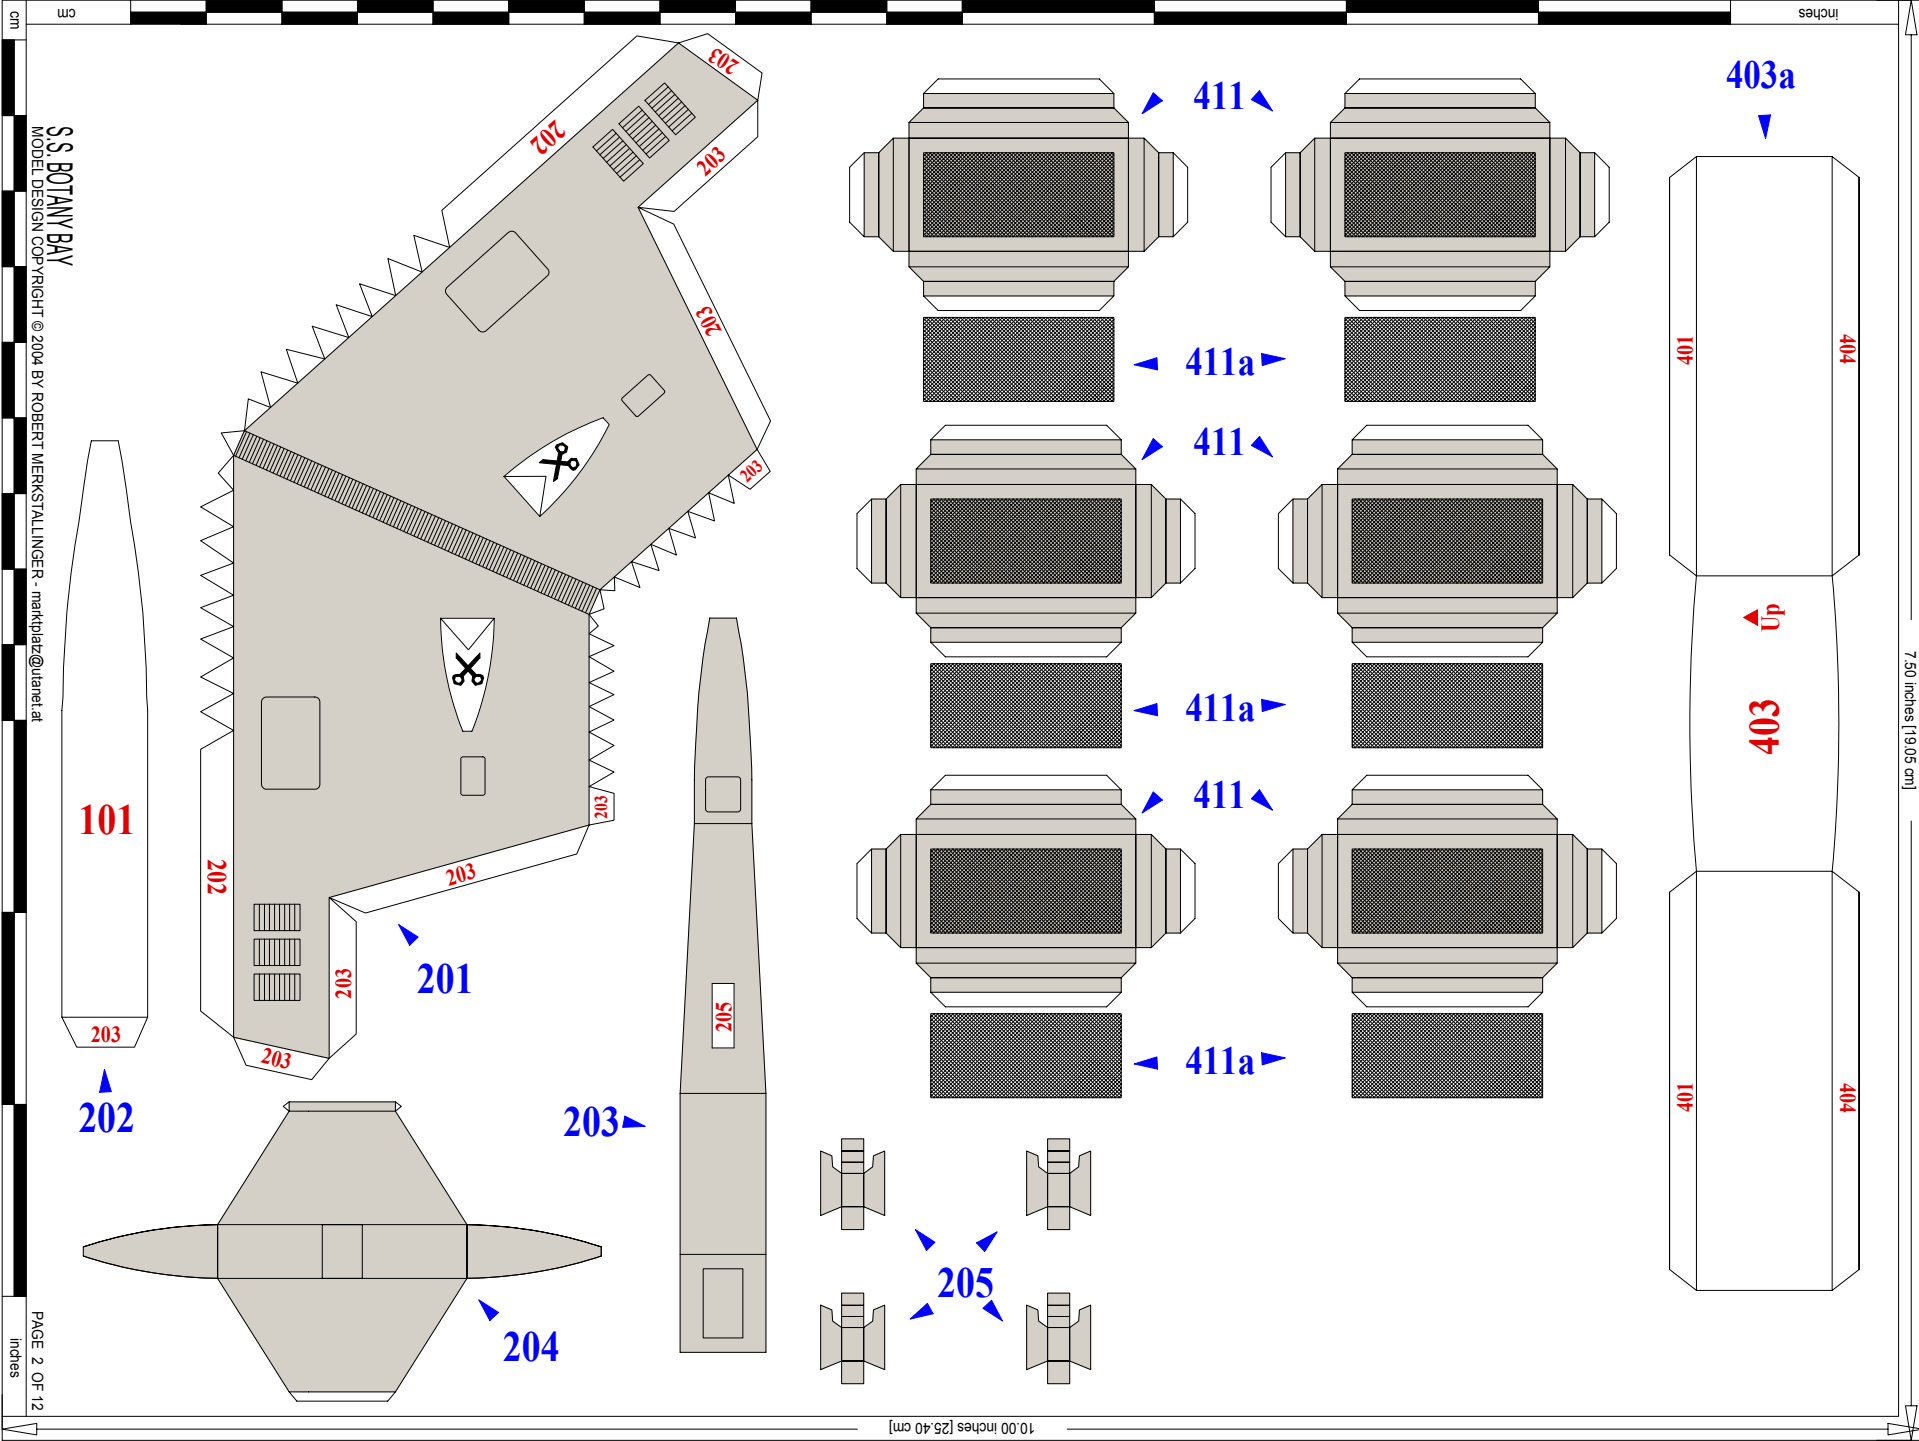

7.50 inches [19.05 cm]

S.S. BOTANY BAY  
 MODEL DESIGN COPYRIGHT © 2004 BY ROBERT MERKSTALLINGER - markplatz@tutanet.at

inches

cm

7.50 inches [19.05 cm]

10.00 inches [25.40 cm]

S.S. BOTANY BAY  
MODEL DESIGN COPYRIGHT © 2004 BY ROBERT MERKSTALLINGER - markplatz@tutanota.at

PAGE 4 OF 12  
inches

Inches

7.50 inches [19.05 cm]

10.00 inches [25.40 cm]

cm

S.S. BOTANY BAY  
 MODEL DESIGN COPYRIGHT © 2004 BY ROBERT MERKSTALLINGER - markplatz@uwaterloo.ca

inches

7.50 inches [19.05 cm]