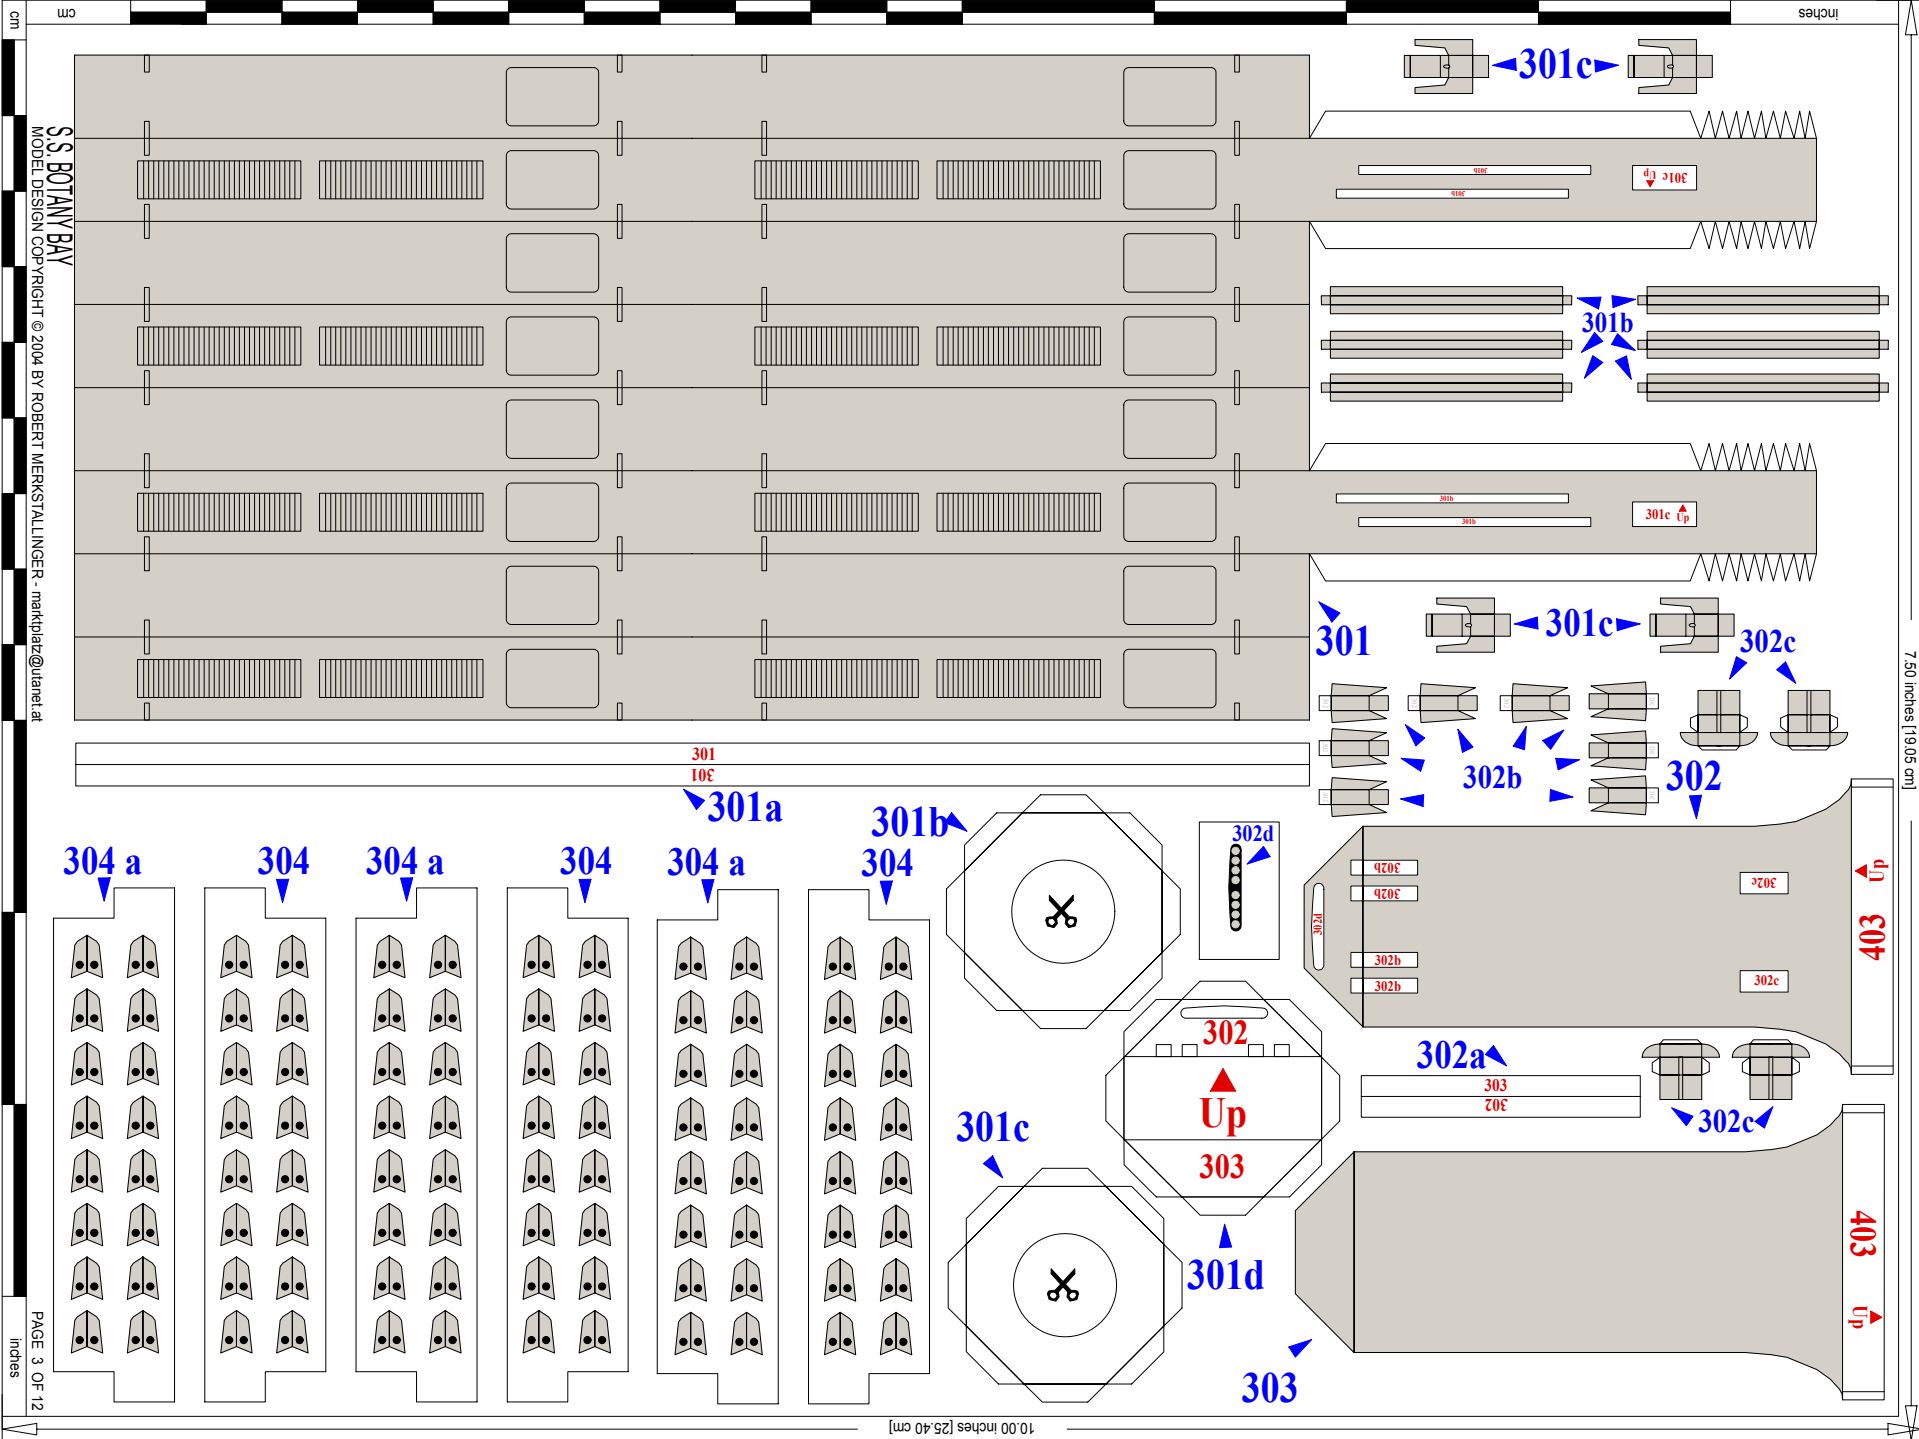

7.50 inches [19.05 cm]

S.S. BOTANY BAY  
 MODEL DESIGN COPYRIGHT © 2004 BY ROBERT MERKSTALLINGER - markplatz@tutanet.at

inches

cm

7.50 inches [19.05 cm]

10.00 inches [25.40 cm]

S.S. BOTANY BAY  
MODEL DESIGN COPYRIGHT © 2004 BY ROBERT MERKSTALLINGER - markplatz@tutanota.at