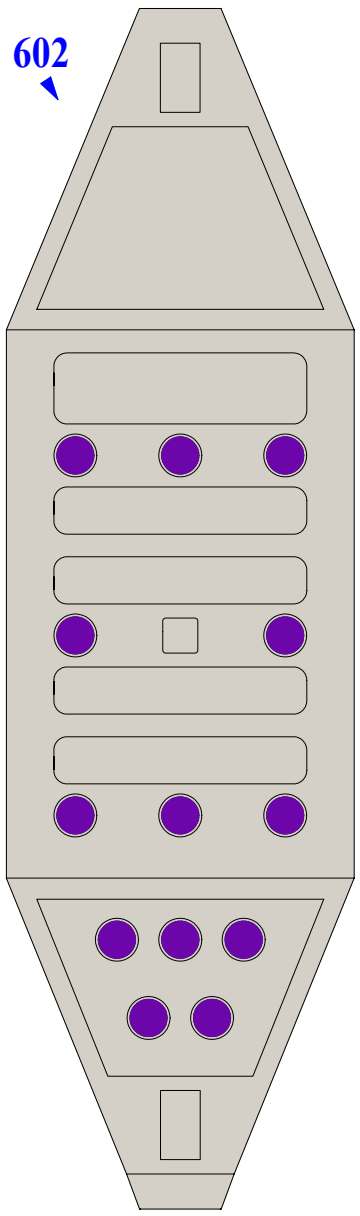

7.50 inches [19.05 cm]

S.S. BOTANY BAY  
 MODEL DESIGN COPYRIGHT © 2004 BY ROBERT MERKSTALLINGER - markplatz@tutanet.at

inches

cm

7.50 inches [19.05 cm]

10.00 inches [25.40 cm]

S.S. BOTANY BAY  
MODEL DESIGN COPYRIGHT © 2004 BY ROBERT MERKSTALLINGER - markplatz@tutanota.at

PAGE 4 OF 12  
inches

Inches

7.50 inches [19.05 cm]

10.00 inches [25.40 cm]

cm

S.S. BOTANY BAY  
 MODEL DESIGN COPYRIGHT © 2004 BY ROBERT MERKSTALLINGER - markplatz@uwaterloo.ca

inches

7.50 inches [19.05 cm]

10.00 inches [25.40 cm]

cm

PAGE 6 OF 12  
inches

S.S. BOTANY BAY  
MODEL DESIGN COPYRIGHT © 2004 BY ROBERT MERKSTALLINGER - markplatz@lanet.at

inches

7.50 inches [19.05 cm]

10.00 inches [25.40 cm]

cm

cm

10.00 inches [25.40 cm]

7.50 inches [19.05 cm]

S.S. BOTANY BAY  
 MODEL DESIGN COPYRIGHT © 2004 BY ROBERT MERKSTALLINGER - markplatz@lanet.at

402

501  
(601)

502  
(602)

S.S. BOTANY BAY