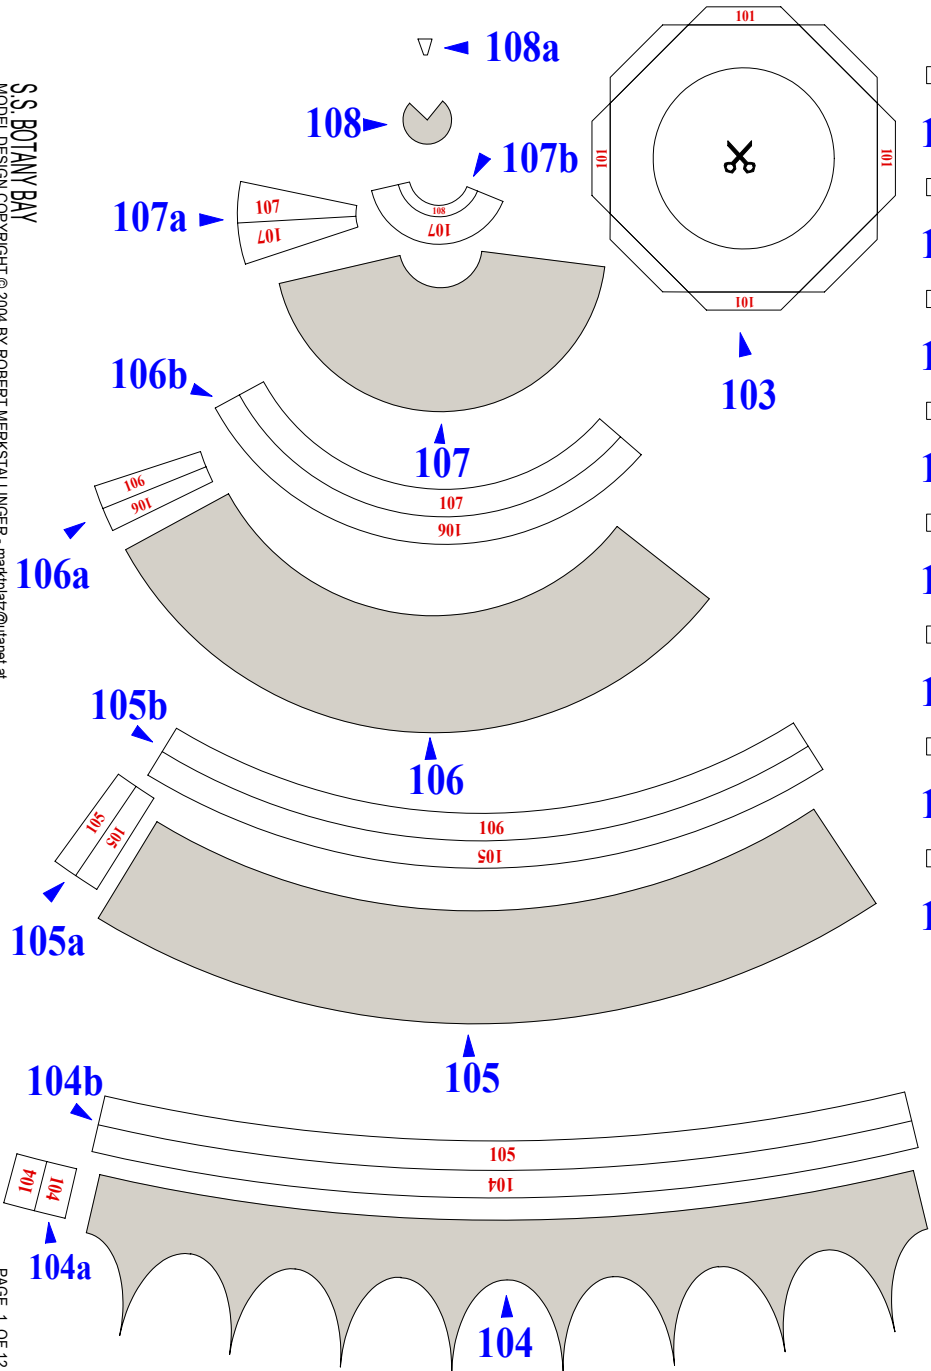

104 101
▲
101b
▲
104 101
▲
101b
▲
104 101
▲
101b
▲
104 101
▲
101b
▲
104 101
▲
101b
▲
104 101
▲
101b
▲
104 101
▲
101b