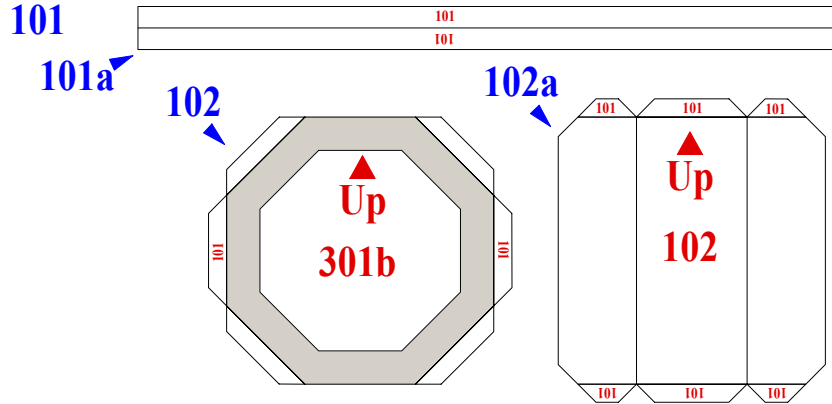

7.50 inches [19.05 cm]

S.S. BOTANY BAY  
 MODEL DESIGN COPYRIGHT © 2004 BY ROBERT MERKSTALLINGER - markplatz@tutanet.at

inches

cm

7.50 inches [19.05 cm]

10.00 inches [25.40 cm]

S.S. BOTANY BAY  
MODEL DESIGN COPYRIGHT © 2004 BY ROBERT MERKSTALLINGER - markplatz@tutanota.at

PAGE 4 OF 12  
inches

Inches

7.50 inches [19.05 cm]

10.00 inches [25.40 cm]

cm

S.S. BOTANY BAY  
 MODEL DESIGN COPYRIGHT © 2004 BY ROBERT MERKSTALLINGER - markplatz@uwaterloo.ca

inches

7.50 inches [19.05 cm]

10.00 inches [25.40 cm]

cm

PAGE 6 OF 12  
inches

S.S. BOTANY BAY  
MODEL DESIGN COPYRIGHT © 2004 BY ROBERT MERKSTALLINGER - markplatz@lanet.at

inches

7.50 inches [19.05 cm]

10.00 inches [25.40 cm]

cm

cm

10.00 inches [25.40 cm]

7.50 inches [19.05 cm]

S.S. BOTANY BAY  
 MODEL DESIGN COPYRIGHT © 2004 BY ROBERT MERKSTALLINGER - markplatz@lanet.at

402

501  
(601)

502  
(602)

S.S. BOTANY BAY