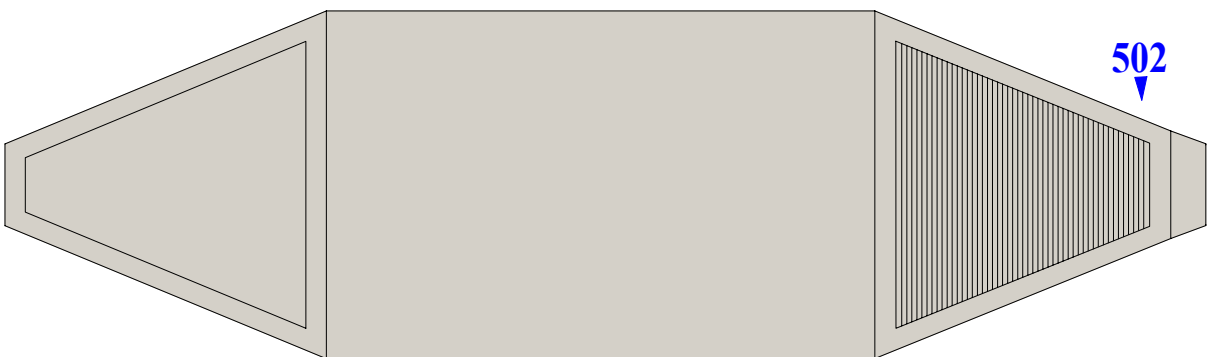

7.50 inches [19.05 cm]

S.S. BOTANY BAY  
 MODEL DESIGN COPYRIGHT © 2004 BY ROBERT MERKSTALLINGER - markplatz@tutanet.at

inches

cm

7.50 inches [19.05 cm]

10.00 inches [25.40 cm]

S.S. BOTANY BAY  
MODEL DESIGN COPYRIGHT © 2004 BY ROBERT MERKSTALLINGER - markplatz@tutanota.at

PAGE 4 OF 12  
inches

Inches

7.50 inches [19.05 cm]

10.00 inches [25.40 cm]

cm

S.S. BOTANY BAY  
 MODEL DESIGN COPYRIGHT © 2004 BY ROBERT MERKSTALLINGER - markplatz@uwaterloo.ca

inches

7.50 inches [19.05 cm]