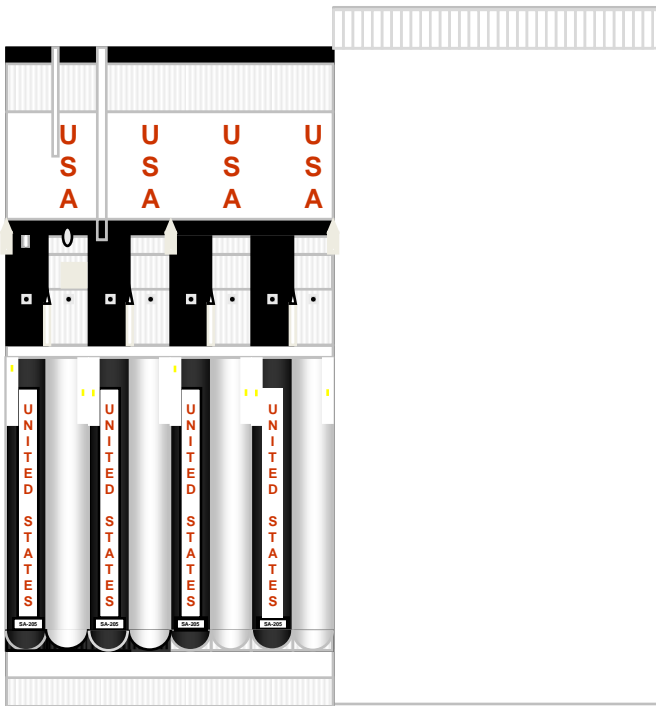

5B

Glue to
Cardstock

5B

5A