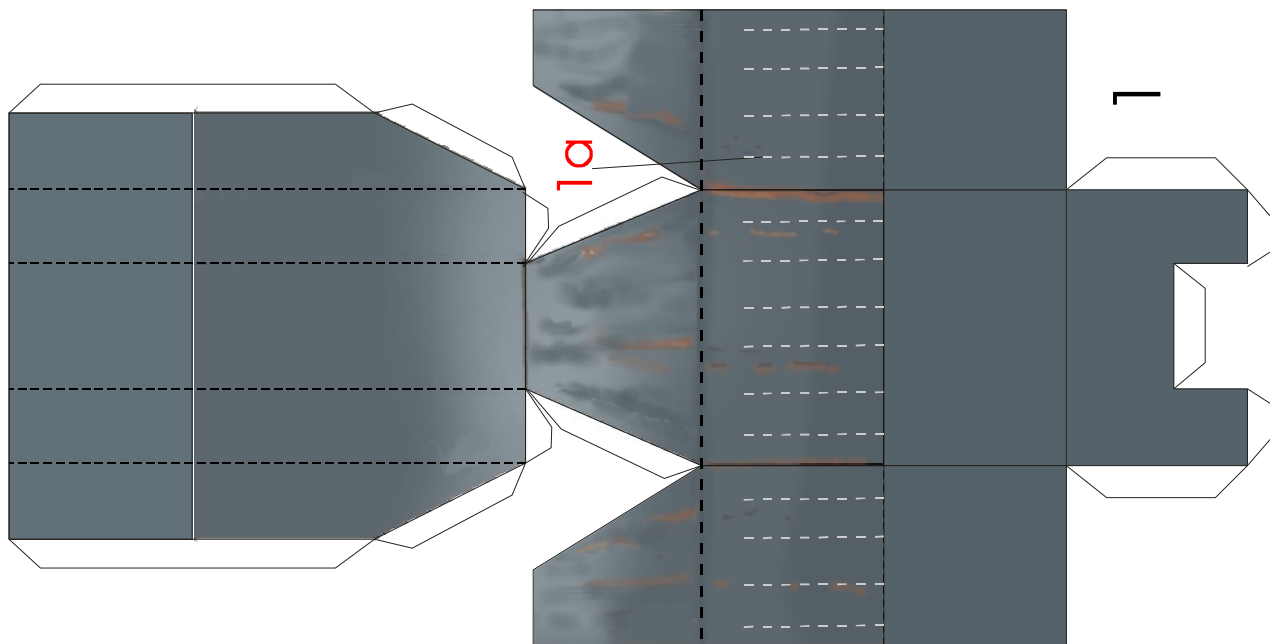

Launch pad for Ton Noteboom's Saturn V model.

L 205 mm, B 170mm

Scale 1 : 96

Print in letter format

Zeichenerklärung:	Markings
 →	Einschneiden Cut, cut out
← 	Knicken nach vorne bent forwards
→ 	Knicken nach hinten bent backwards
	Oben top

Copyright: © R. Seissler, Düren, www.paperwarbirds.net

Launch pad for Ton Noteboom's Saturn V model.

Scale 1 : 96

Print in letter format

3

3

Launch pad for Ton Noteboom's Saturn V model.

Scale 1 : 96 Print in letter format

Launch pad for Ton Noteboom's Saturn V model.

Scale 1 : 96 Print in letter format

Launch pad for Ton Noteboom's Saturn V model.

Scale 1 : 96 Print in letter format

Launch pad for Ton Noteboom's Saturn V model.

4A

4C

4B

4C

4D

Launch pad for Ton Noteboom's
Saturn V model. Scale 1 : 96 Print in letter format

Print a Backside for
page 2, 3, + 6