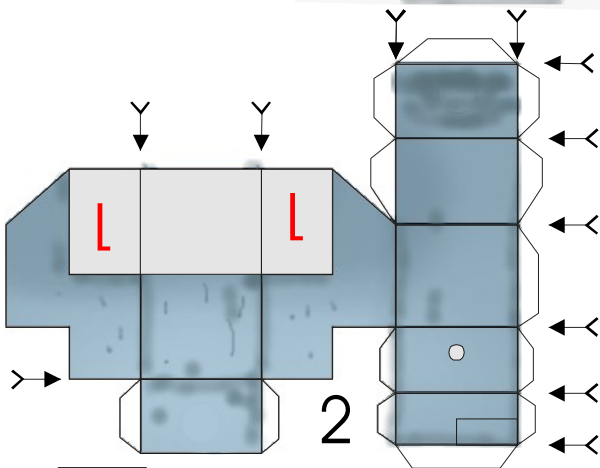

Launch pad for Ton Noteboom's Saturn V model.

L 205 mm, B 170mm

Scale 1 : 96

Print in letter format

Zeichenerklärung:	Markings
 →	Einschneiden Cut, cut out
← 	Knicken nach vorne bent forwards
→ 	Knicken nach hinten bent backwards
	Oben top

Copyright: © R. Seissler, Düren, www.paperwarbirds.net

Launch pad for Ton Noteboom's Saturn V model.

Scale 1 : 96

Print in letter format

3

3

Launch pad for Ton Noteboom's Saturn V model.

Scale 1 : 96 Print in letter format

Launch pad for Ton Noteboom's Saturn V model.

Scale 1 : 96 Print in letter format

Launch pad for Ton Noteboom's Saturn V model.

Scale 1 : 96 Print in letter format

Launch pad for Ton Noteboom's Saturn V model.

4A

4C

4B

4C

4D

Launch pad for Ton Noteboom's
Saturn V model. Scale 1 : 96 Print in letter format

Print a Backside for
page 2, 3, + 6