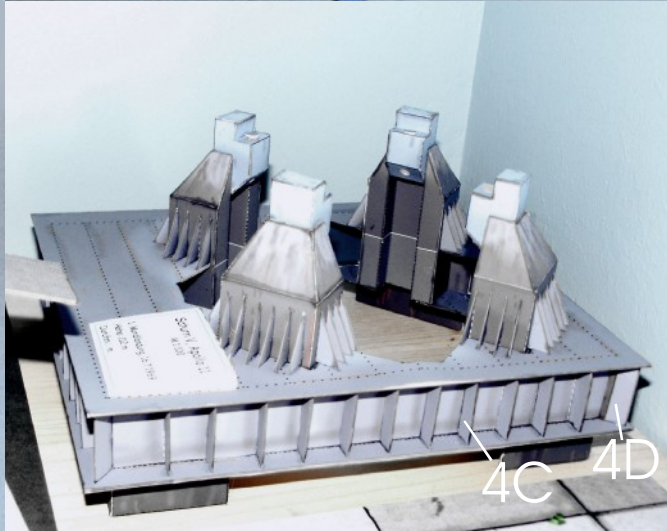

Launch pad for Ton Noteboom's Saturn V model.

L 205 mm, B 170mm

Scale 1 : 96

Print in letter format

Zeichenerklärung:	Markings
 →	Einschneiden Cut, cut out
← 	Knicken nach vorne bent forwards
→ 	Knicken nach hinten bent backwards
	Oben top

Copyright: © R. Seissler, Düren, www.paperwarbirds.net

Launch pad for Ton Noteboom's Saturn V model.

Scale 1 : 96

Print in letter format

3

3

Launch pad for Ton Noteboom's Saturn V model.

Scale 1 : 96 Print in letter format

Launch pad for Ton Noteboom's Saturn V model.

Scale 1 : 96 Print in letter format

Launch pad for Ton Noteboom's Saturn V model.

Scale 1 : 96 Print in letter format

Launch pad for Ton Noteboom's Saturn V model.

4A

4C

4B

4C

4D

Launch pad for Ton Noteboom's
Saturn V model. Scale 1 : 96 Print in letter format

Print a Backside for
page 2, 3, + 6