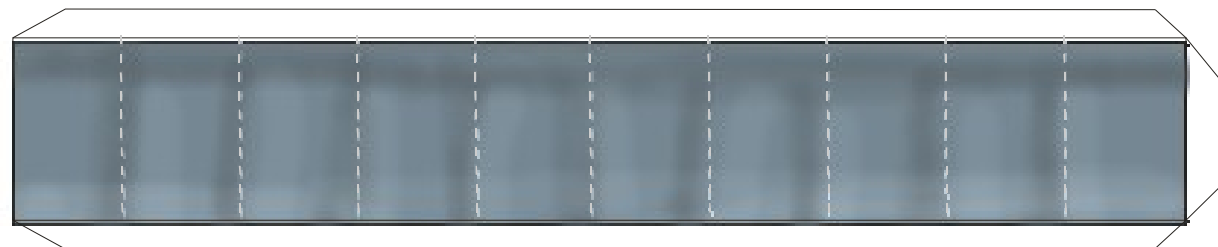

Scale 1 : 96 Print in letter format

Launch pad for Ton Noteboom's Saturn V model.

Scale 1 : 96 Print in letter format

Launch pad for Ton Noteboom's Saturn V model.

Scale 1 : 96 Print in letter format

4A

4C

4B

4A

4C

4B

4C

4D

Launch pad for Ton Noteboom's
Saturn V model. Scale 1 : 96 Print in letter format

Print a Backside for
page 2, 3, + 6