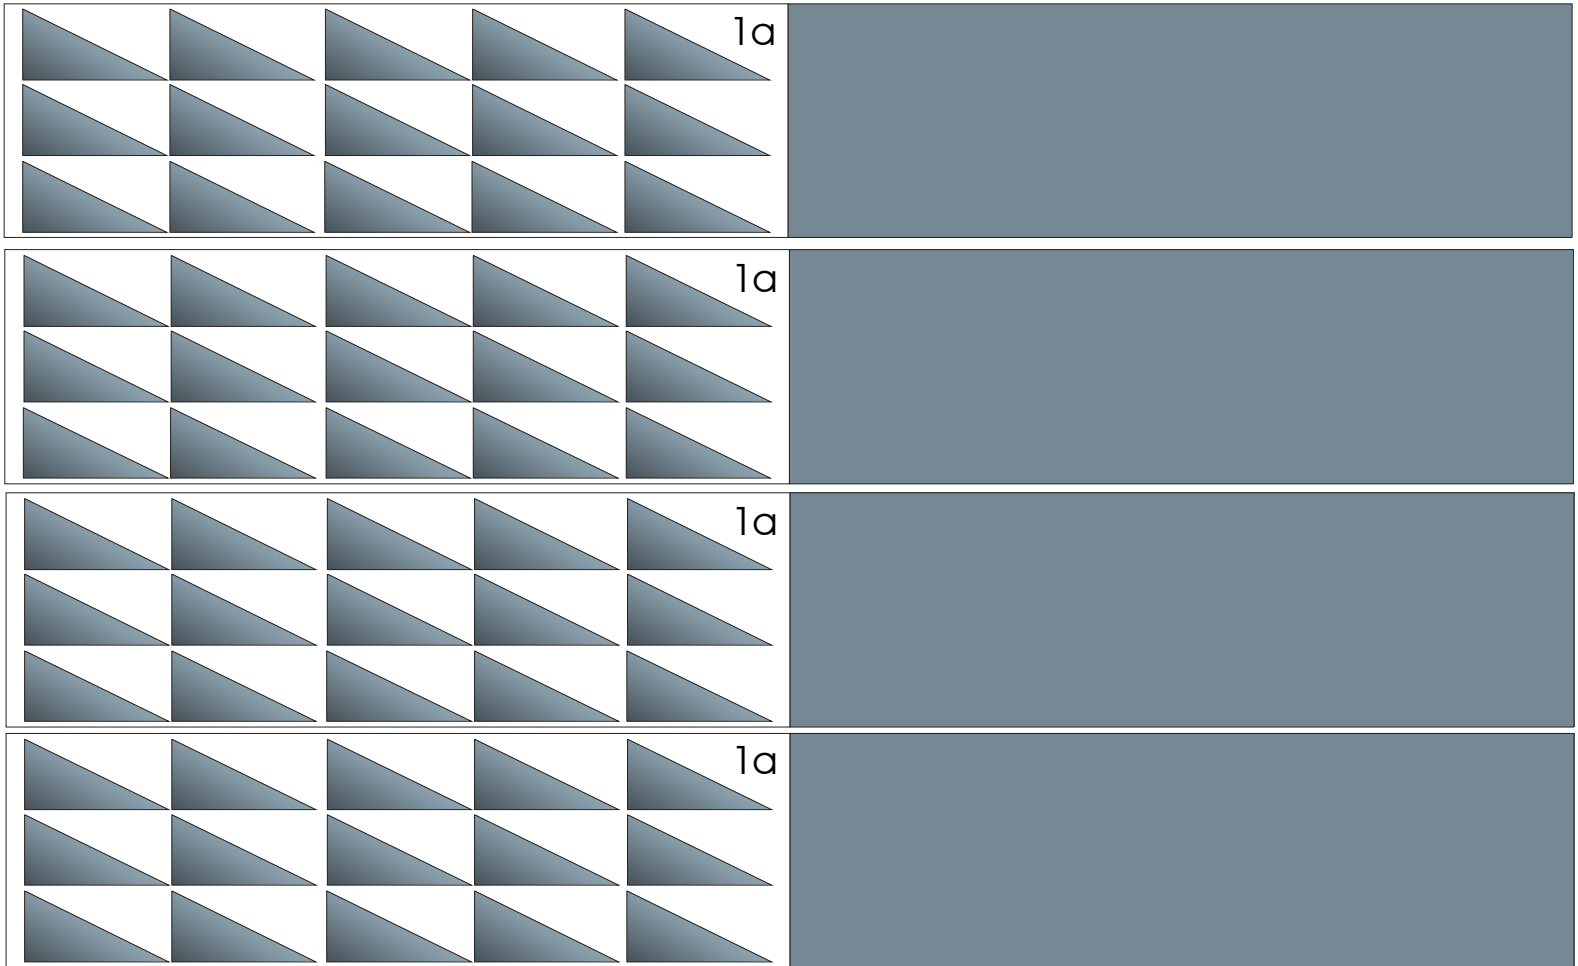

Launch pad for Ton Noteboom's Saturn V model.

L 205 mm, B 170mm

Scale 1 : 96

Print in letter format

Zeichenerklärung:	Markings
 →	Einschneiden Cut, cut out
← 	Knicken nach vorne bent forwards
→ 	Knicken nach hinten bent backwards
	Oben top

Launch pad for Ton Noteboom's Saturn V model.

Scale 1 : 96 Print in letter format

Launch pad for Ton Noteboom's Saturn V model.

Scale 1 : 96 Print in letter format

Launch pad for Ton Noteboom's Saturn V model.

4A

4C

4B

4C

4D

Launch pad for Ton Noteboom's
Saturn V model. Scale 1 : 96 Print in letter format

Print a Backside for
page 2, 3, + 6