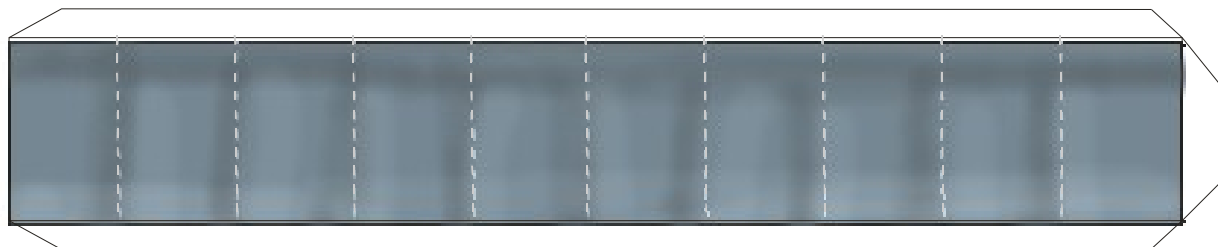

Scale 1 : 96 Print in letter format

Launch pad for Ton Noteboom's Saturn V model.

Scale 1 : 96 Print in letter format

Launch pad for Ton Noteboom's Saturn V model.

Scale 1 : 96 Print in letter format

4A

4C

4B