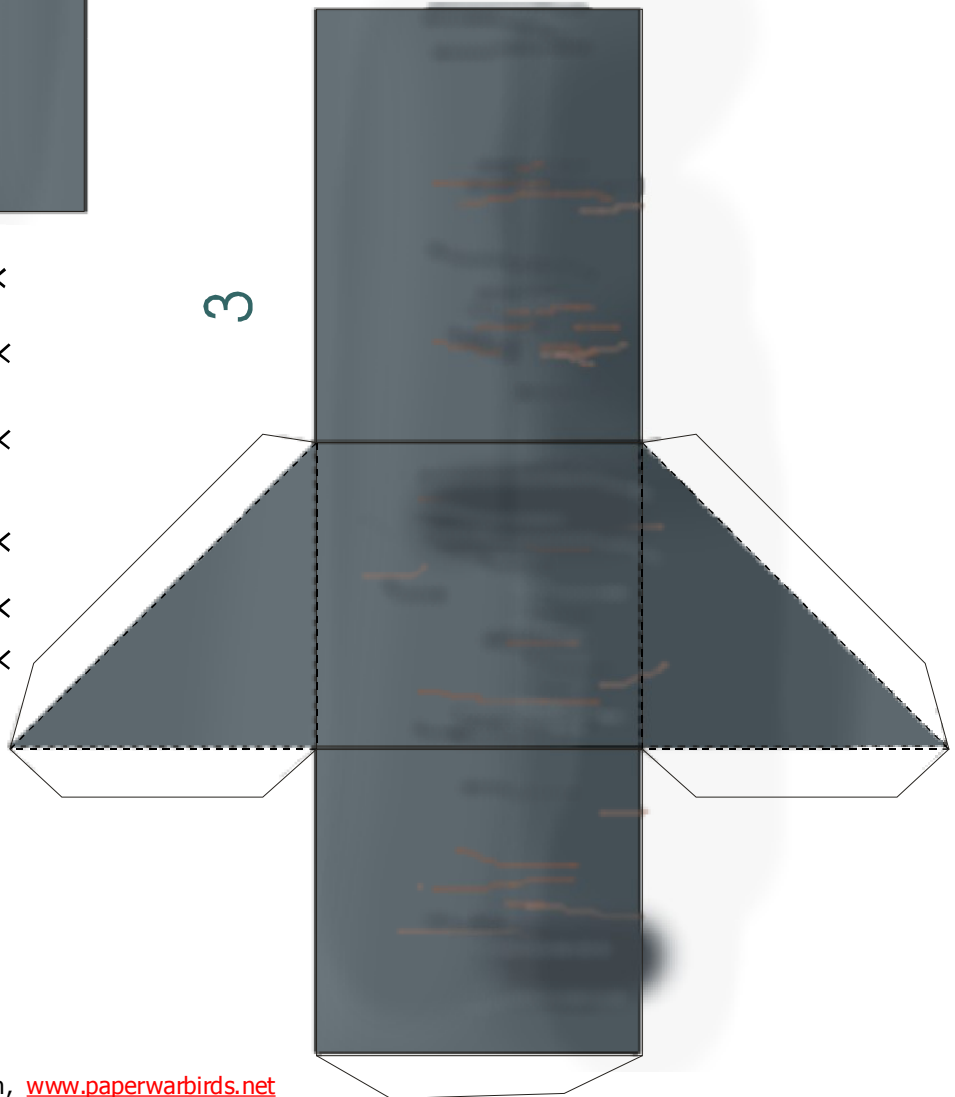

Launch pad for Ton Noteboom's Saturn V model.

L 205 mm, B 170mm

Scale 1 : 96

Print in letter format

Zeichenerklärung:	Markings
 →	Einschneiden Cut, cut out
← 	Knicken nach vorne bent forwards
→ 	Knicken nach hinten bent backwards
	Oben top

Copyright: © R. Seissler, Düren, www.paperwarbirds.net

Launch pad for Ton Noteboom's Saturn V model.

Scale 1 : 96

Print in letter format

3

3

Launch pad for Ton Noteboom's Saturn V model.

Scale 1 : 96 Print in letter format

Launch pad for Ton Noteboom's Saturn V model.

Scale 1 : 96 Print in letter format

Launch pad for Ton Noteboom's Saturn V model.

Scale 1 : 96 Print in letter format

Launch pad for Ton Noteboom's Saturn V model.

4A

4C

4B

4C

4D

Launch pad for Ton Noteboom's
Saturn V model. Scale 1 : 96 Print in letter format

Print a Backside for
page 2, 3, + 6