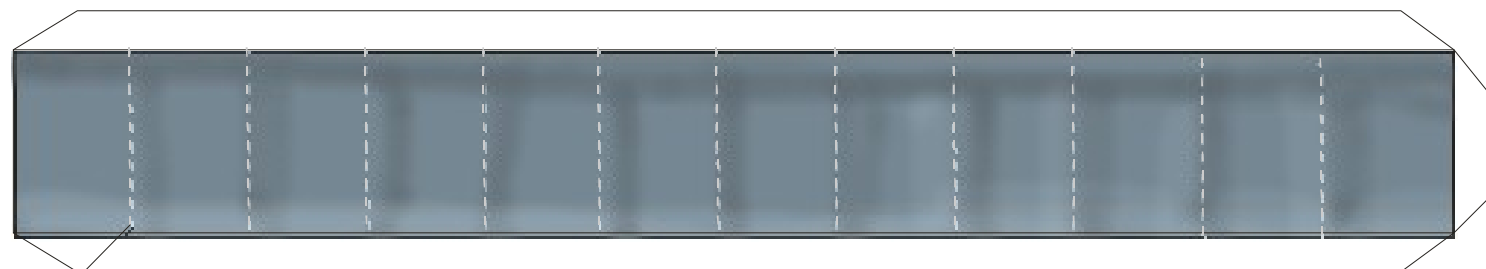

Scale 1 : 96 Print in letter format

Launch pad for Ton Noteboom's Saturn V model.

Scale 1 : 96 Print in letter format

Launch pad for Ton Noteboom's Saturn V model.

Scale 1 : 96 Print in letter format

4A

4C

4B