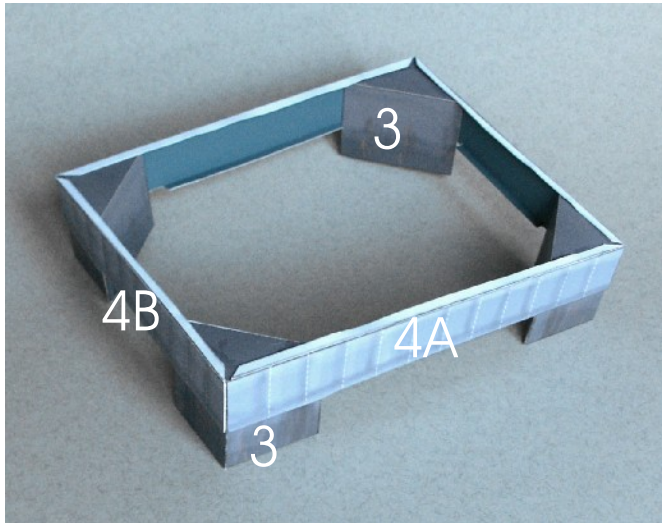

Launch pad for Ton Noteboom's Saturn V model.

L 205 mm, B 170mm

Scale 1 : 96

Print in letter format

Zeichenerklärung:	Markings
 →	Einschneiden Cut, cut out
← 	Knicken nach vorne bent forwards
→ 	Knicken nach hinten bent backwards
	Oben top

Copyright: © R. Seissler, Düren, www.paperwarbirds.net

Launch pad for Ton Noteboom's Saturn V model.

Scale 1 : 96

Print in letter format

3

3

Launch pad for Ton Noteboom's Saturn V model.

Scale 1 : 96 Print in letter format

Launch pad for Ton Noteboom's Saturn V model.

Scale 1 : 96 Print in letter format

Launch pad for Ton Noteboom's Saturn V model.

Scale 1 : 96 Print in letter format

Launch pad for Ton Noteboom's Saturn V model.

4A

4C

4B

4C

4D

Launch pad for Ton Noteboom's
Saturn V model. Scale 1 : 96 Print in letter format

Print a Backside for
page 2, 3, + 6