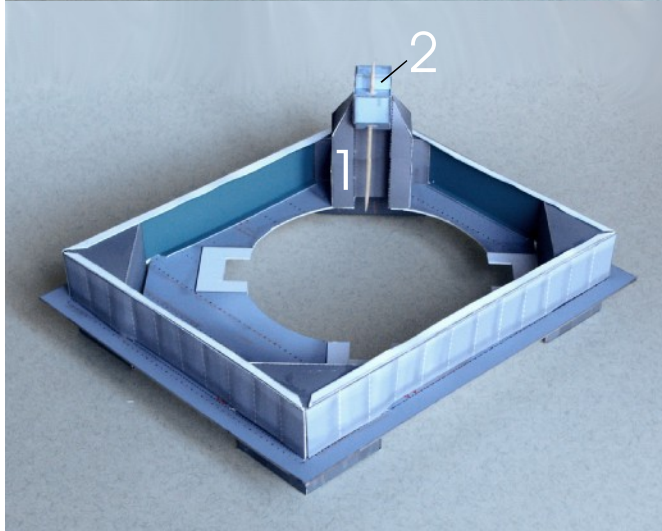

Launch pad for Ton Noteboom's Saturn V model.

L 205 mm, B 170mm

Scale 1 : 96

Print in letter format

Zeichenerklärung:	Markings
 →	Einschneiden Cut, cut out
← 	Knicken nach vorne bent forwards
→ 	Knicken nach hinten bent backwards
	Oben top

Copyright: © R. Seissler, Düren, www.paperwarbirds.net

Launch pad for Ton Noteboom's Saturn V model.

Scale 1 : 96

Print in letter format

3

3

Launch pad for Ton Noteboom's Saturn V model.

Scale 1 : 96 Print in letter format

Launch pad for Ton Noteboom's Saturn V model.

Scale 1 : 96 Print in letter format

Launch pad for Ton Noteboom's Saturn V model.

Scale 1 : 96 Print in letter format

Launch pad for Ton Noteboom's Saturn V model.

4A

4C

4B

4C

4D

Launch pad for Ton Noteboom's
Saturn V model. Scale 1 : 96 Print in letter format

Print a Backside for
page 2, 3, + 6