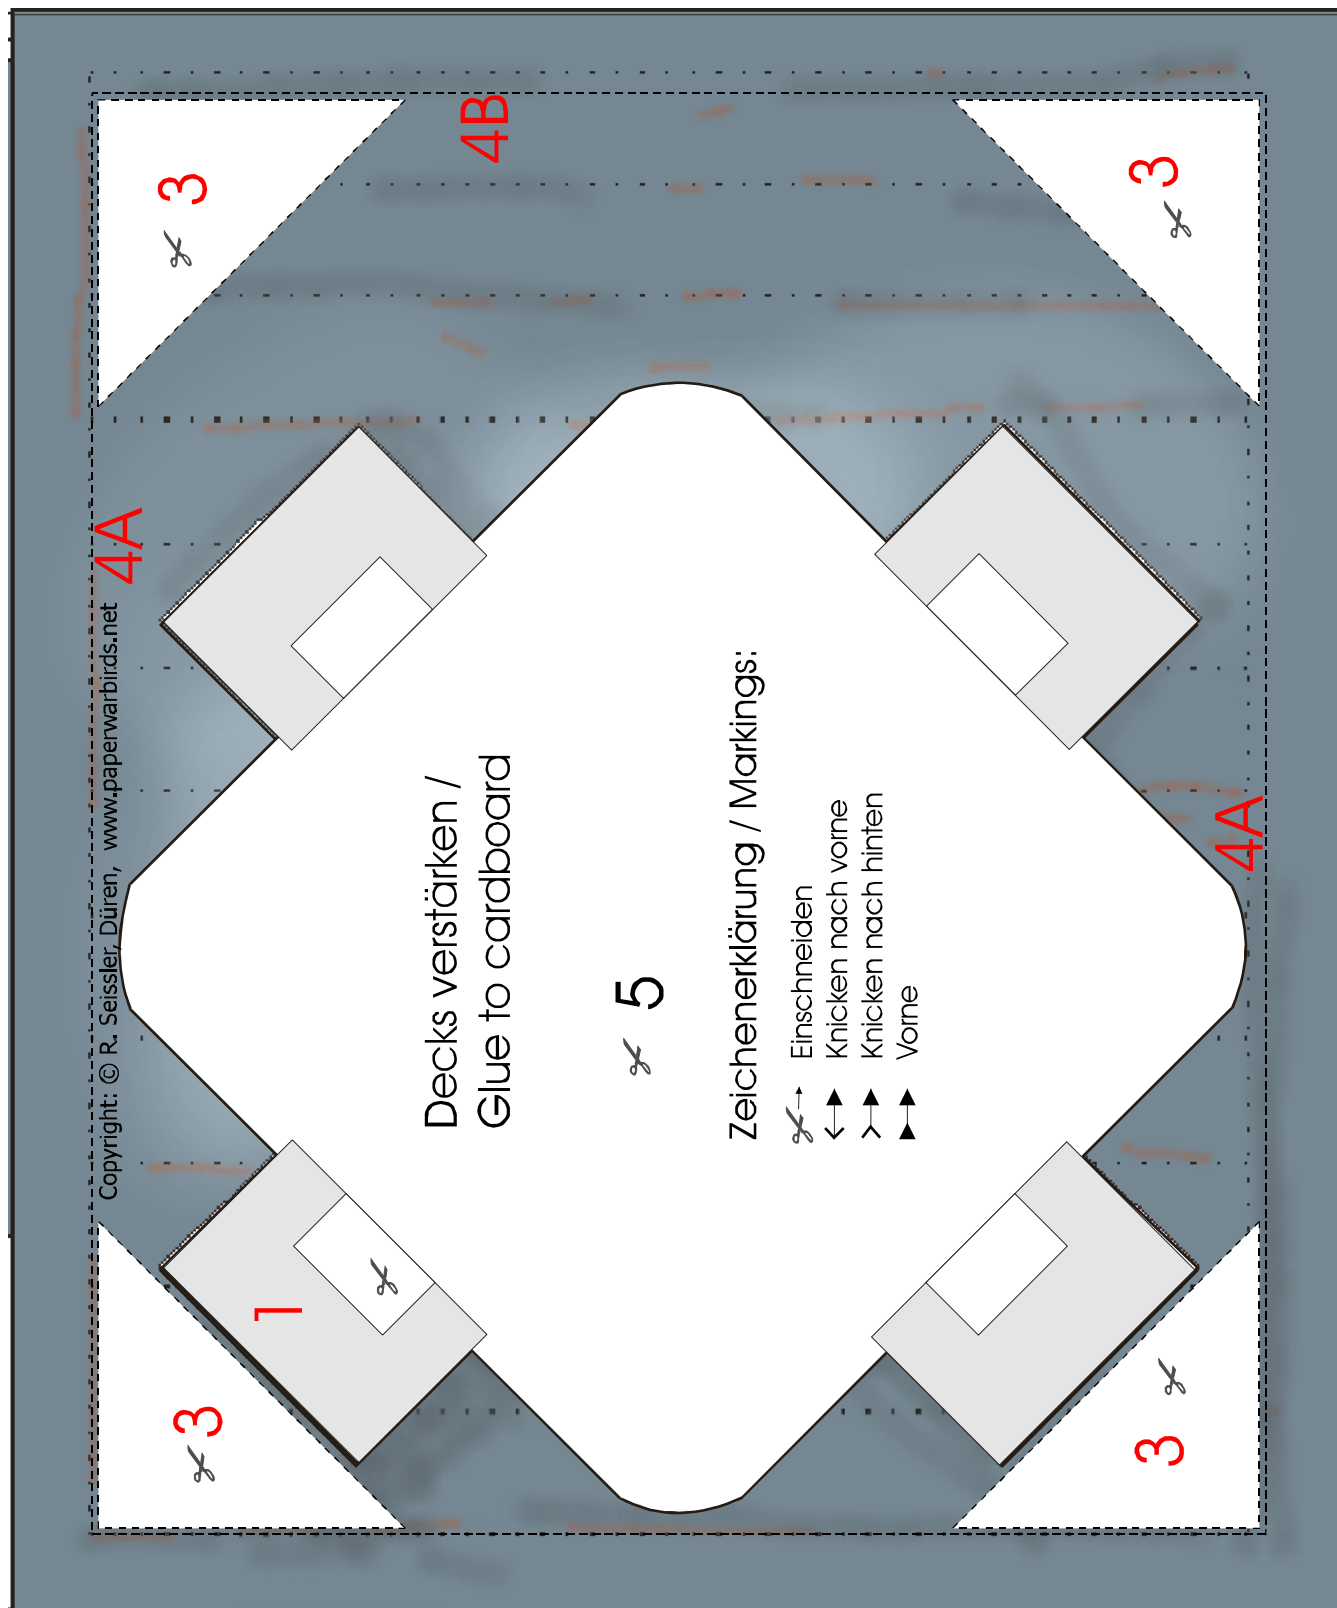

Launch pad for Ton Noteboom's Saturn V model.

L 205 mm, B 170mm

Scale 1 : 96

Print in letter format

Zeichenerklärung:	Markings
 →	Einschneiden Cut, cut out
← 	Knicken nach vorne bent forwards
→ 	Knicken nach hinten bent backwards
	Oben top

Copyright: © R. Seissler, Düren, www.paperwarbirds.net

Launch pad for Ton Noteboom's Saturn V model.

Scale 1 : 96

Print in letter format

3

3

Launch pad for Ton Noteboom's Saturn V model.

Scale 1 : 96 Print in letter format

Launch pad for Ton Noteboom's Saturn V model.

Scale 1 : 96 Print in letter format

Launch pad for Ton Noteboom's Saturn V model.

Scale 1 : 96 Print in letter format

Launch pad for Ton Noteboom's Saturn V model.

4A

4C

4B

4C

4D

Launch pad for Ton Noteboom's
Saturn V model. Scale 1 : 96 Print in letter format

Print a Backside for
page 2, 3, + 6