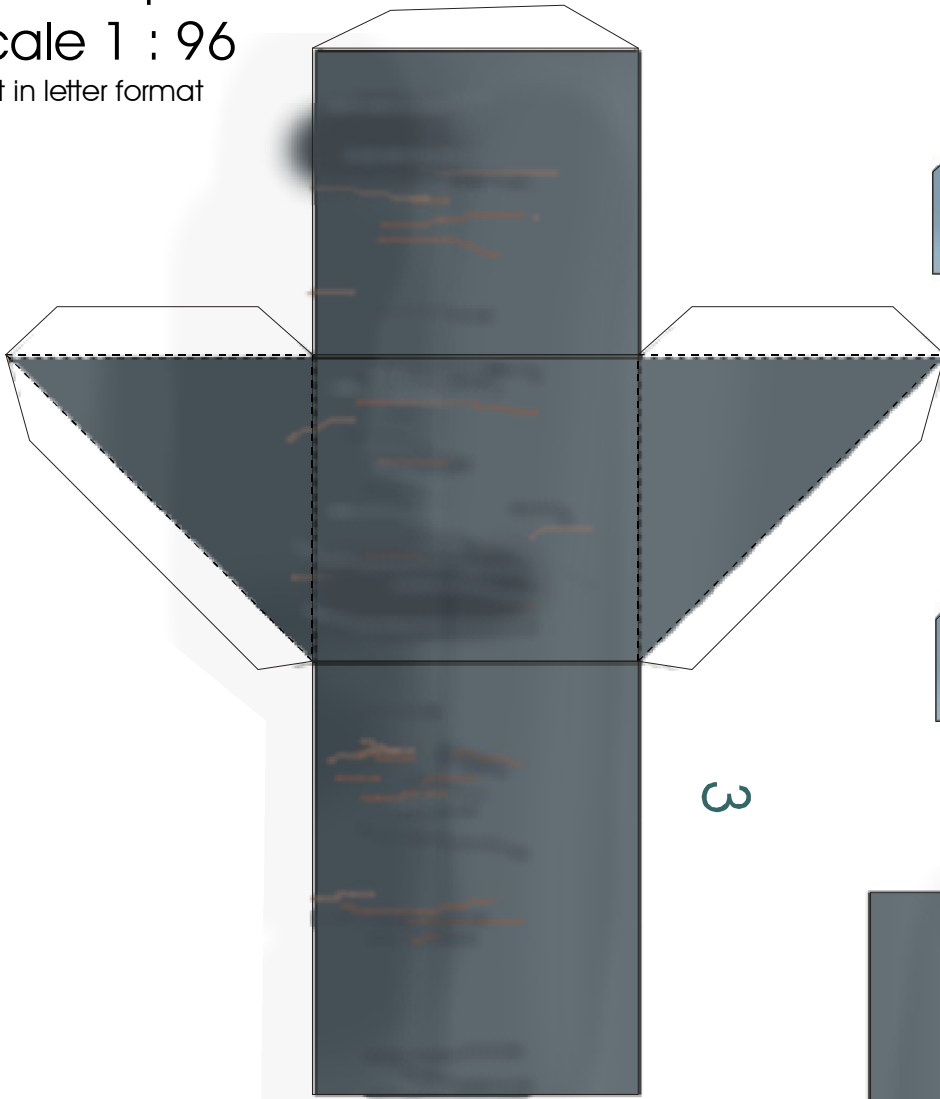

Launch pad for Ton Noteboom's Saturn V model.

L 205 mm, B 170mm

Scale 1 : 96

Print in letter format

Zeichenerklärung:	Markings
 →	Einschneiden Cut, cut out
← 	Knicken nach vorne bent forwards
→ 	Knicken nach hinten bent backwards
	Oben top

Copyright: © R. Seissler, Düren, www.paperwarbirds.net

Launch pad for Ton Noteboom's Saturn V model.

Scale 1 : 96

Print in letter format

3

3

Launch pad for Ton Noteboom's Saturn V model.

Scale 1 : 96 Print in letter format

Launch pad for Ton Noteboom's Saturn V model.

Scale 1 : 96 Print in letter format

Launch pad for Ton Noteboom's Saturn V model.

Scale 1 : 96 Print in letter format

Launch pad for Ton Noteboom's Saturn V model.

4A

4C

4B

4C

4D

Launch pad for Ton Noteboom's
Saturn V model. Scale 1 : 96 Print in letter format

Print a Backside for
page 2, 3, + 6