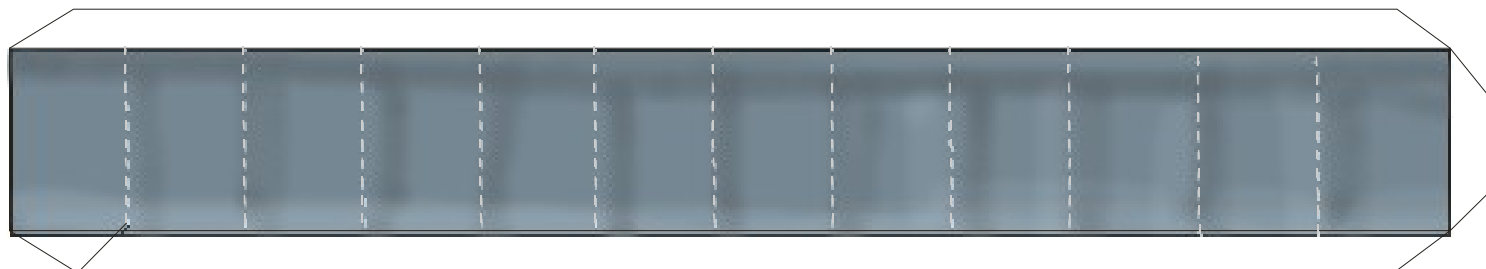

Scale 1 : 96 Print in letter format

Launch pad for Ton Noteboom's Saturn V model.

Scale 1 : 96 Print in letter format

Launch pad for Ton Noteboom's Saturn V model.

Scale 1 : 96 Print in letter format

4A

4C

4B