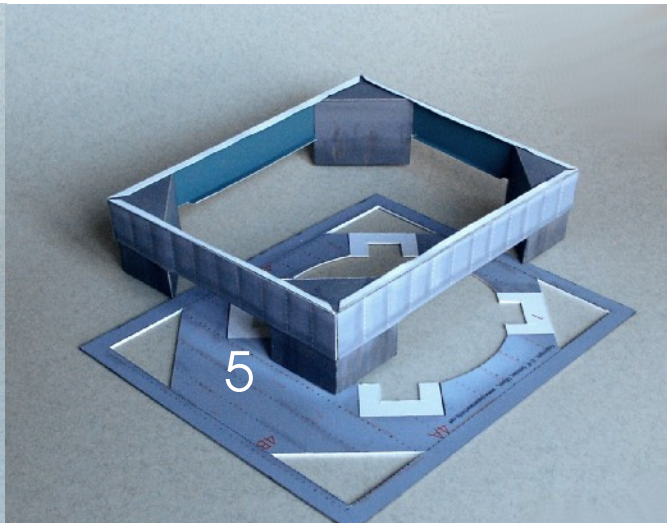

Launch pad for Ton Noteboom's Saturn V model.

L 205 mm, B 170mm

Scale 1 : 96

Print in letter format

Zeichenerklärung:	Markings
 →	Einschneiden Cut, cut out
← 	Knicken nach vorne bent forwards
→ 	Knicken nach hinten bent backwards
	Oben top

Copyright: © R. Seissler, Düren, www.paperwarbirds.net

Launch pad for Ton Noteboom's Saturn V model.

Scale 1 : 96

Print in letter format

3

3

Launch pad for Ton Noteboom's Saturn V model.

Scale 1 : 96 Print in letter format

Launch pad for Ton Noteboom's Saturn V model.

Scale 1 : 96 Print in letter format

Launch pad for Ton Noteboom's Saturn V model.

Scale 1 : 96 Print in letter format

Launch pad for Ton Noteboom's Saturn V model.

4A

4C

4B

4C

4D

Launch pad for Ton Noteboom's
Saturn V model. Scale 1 : 96 Print in letter format

Print a Backside for
page 2, 3, + 6