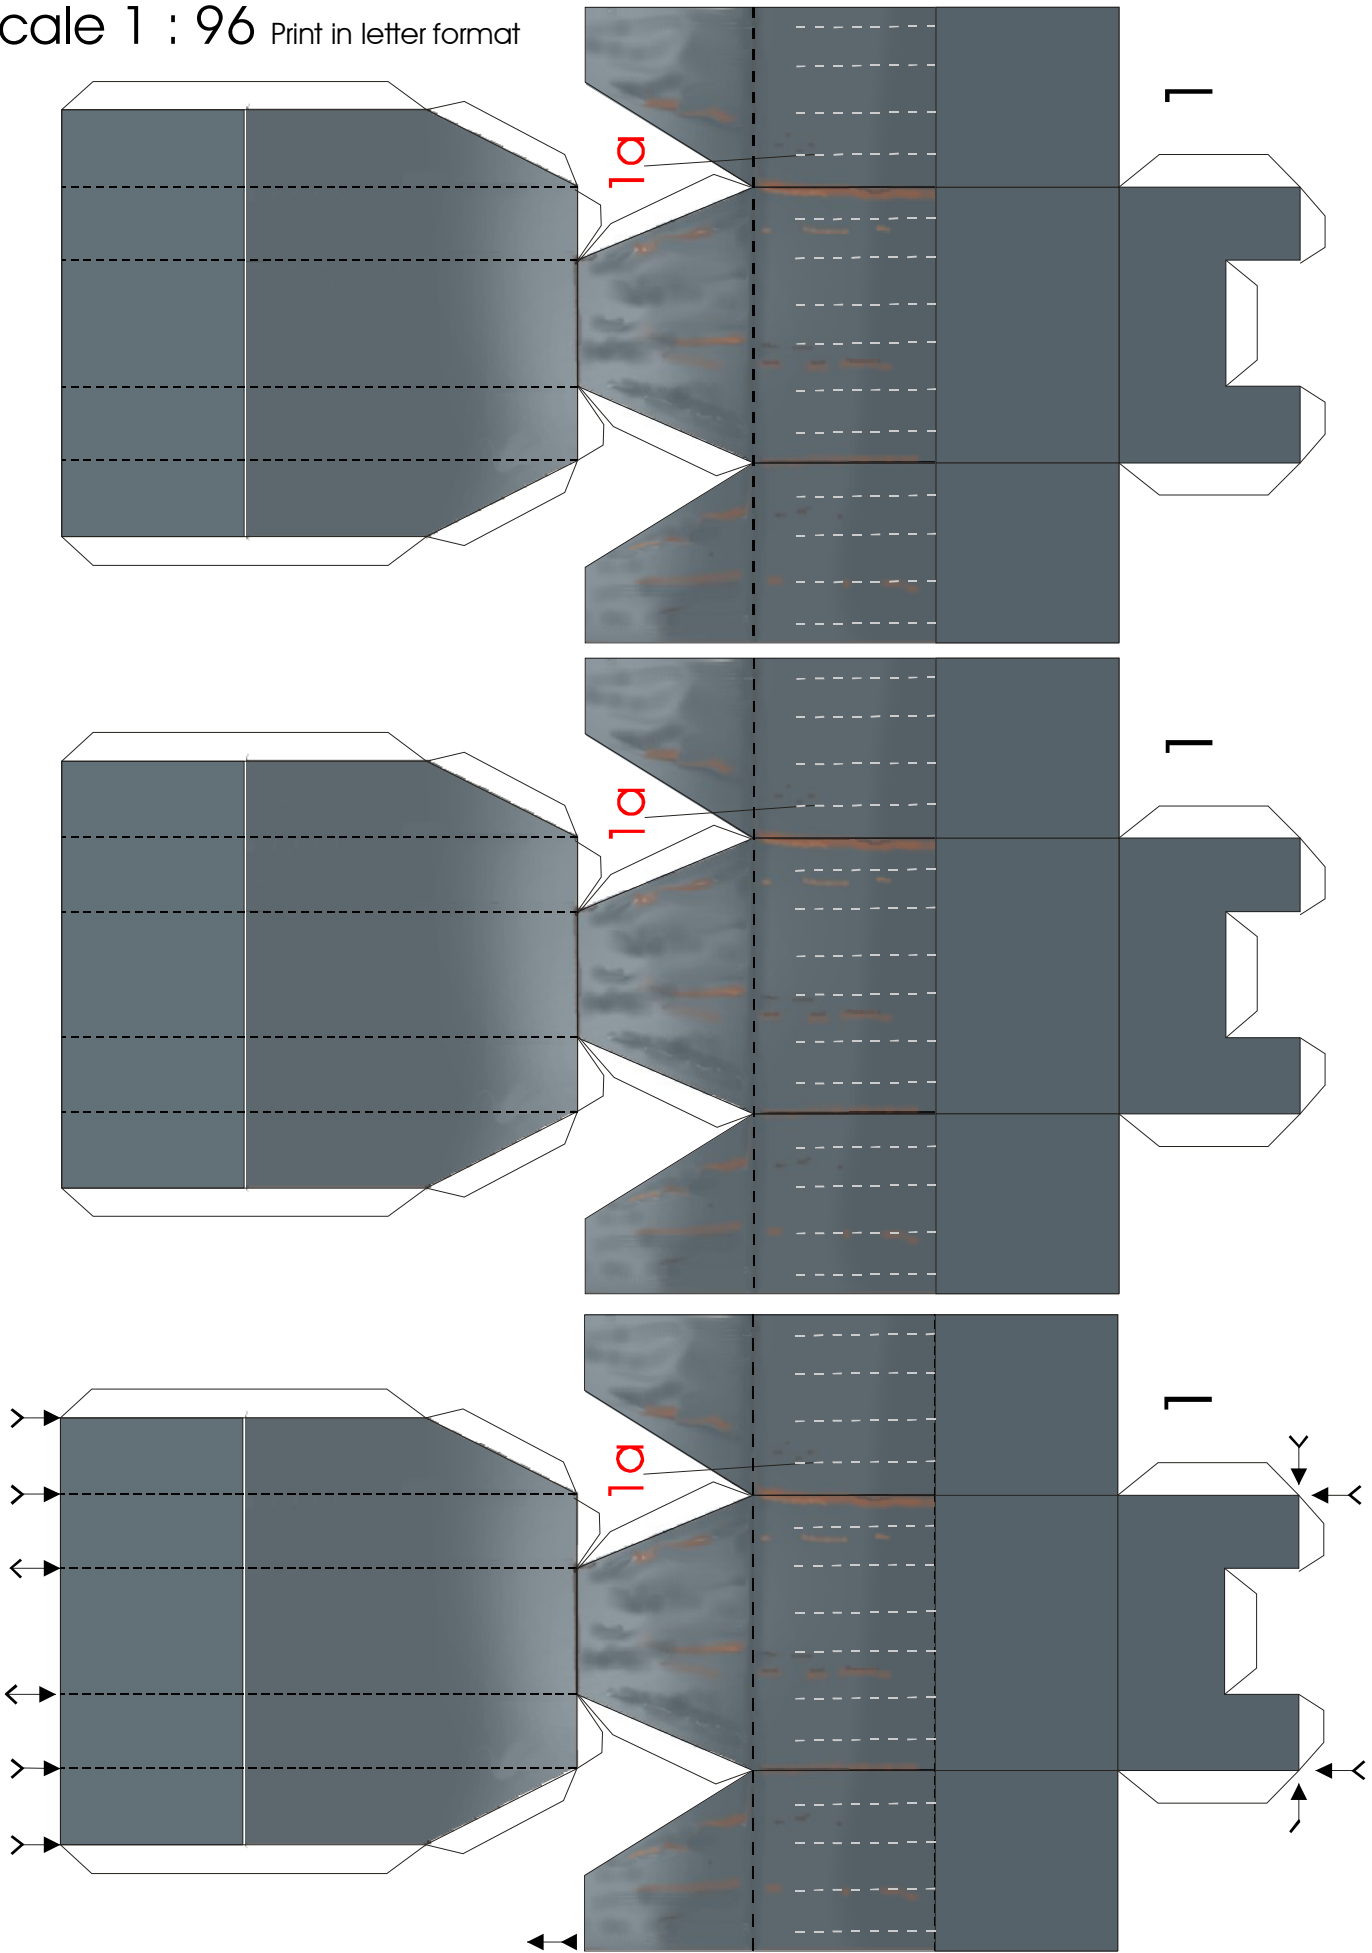

Launch pad for Ton Noteboom's Saturn V model.

L 205 mm, B 170mm

Scale 1 : 96

Print in letter format

Zeichenerklärung:	Markings
 →	Einschneiden Cut, cut out
← 	Knicken nach vorne bent forwards
→ 	Knicken nach hinten bent backwards
	Oben top

Launch pad for Ton Noteboom's Saturn V model.

Scale 1 : 96 Print in letter format

Launch pad for Ton Noteboom's Saturn V model.

Scale 1 : 96 Print in letter format

Launch pad for Ton Noteboom's Saturn V model.

Scale 1 : 96 Print in letter format

Launch pad for Ton Noteboom's Saturn V model.

Scale 1 : 96 Print in letter format

Launch pad for Ton Noteboom's Saturn V model.

Scale 1 : 96 Print in letter format

4A

4C

4B

4A

4C

4B

4C

4D

Launch pad for Ton Noteboom's
Saturn V model. Scale 1 : 96 Print in letter format

Print a Backside for
page 2, 3, + 6