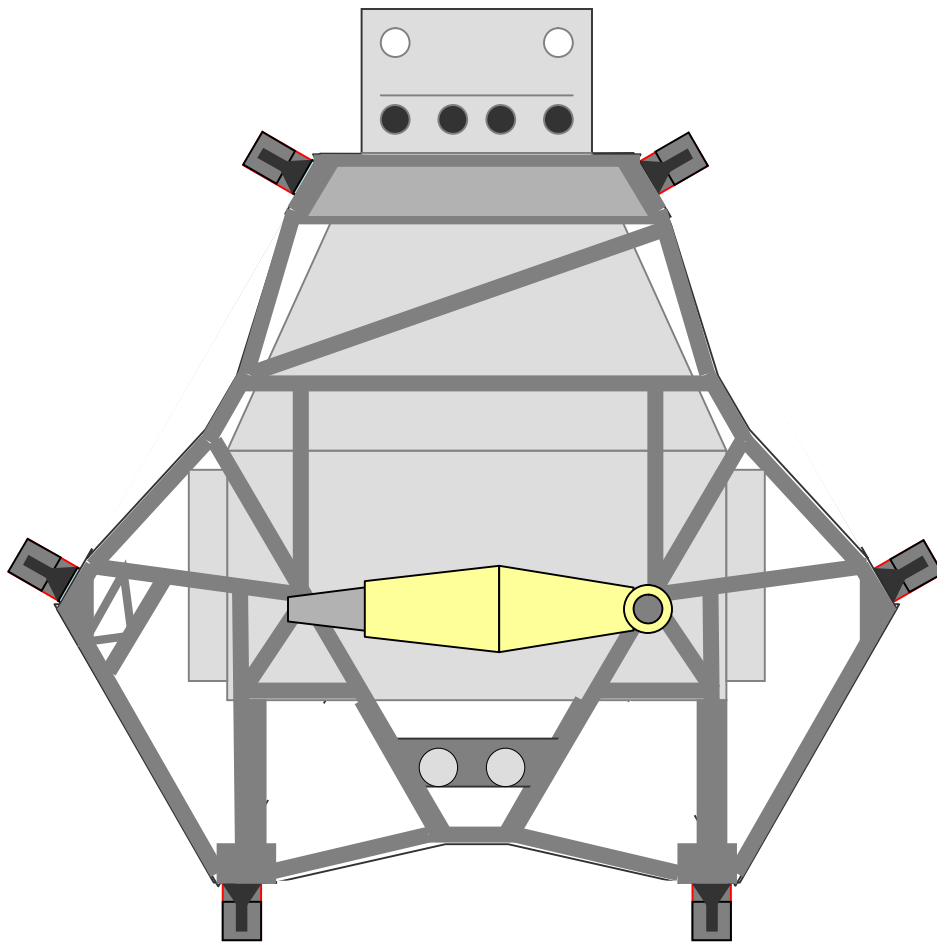

Pathfinder Mars Mission – Carl Sagan Memorial Science Station

1:12 scale

Lander Base Underside

Airbag gas generator (4)

3

Lander Petal Undersides