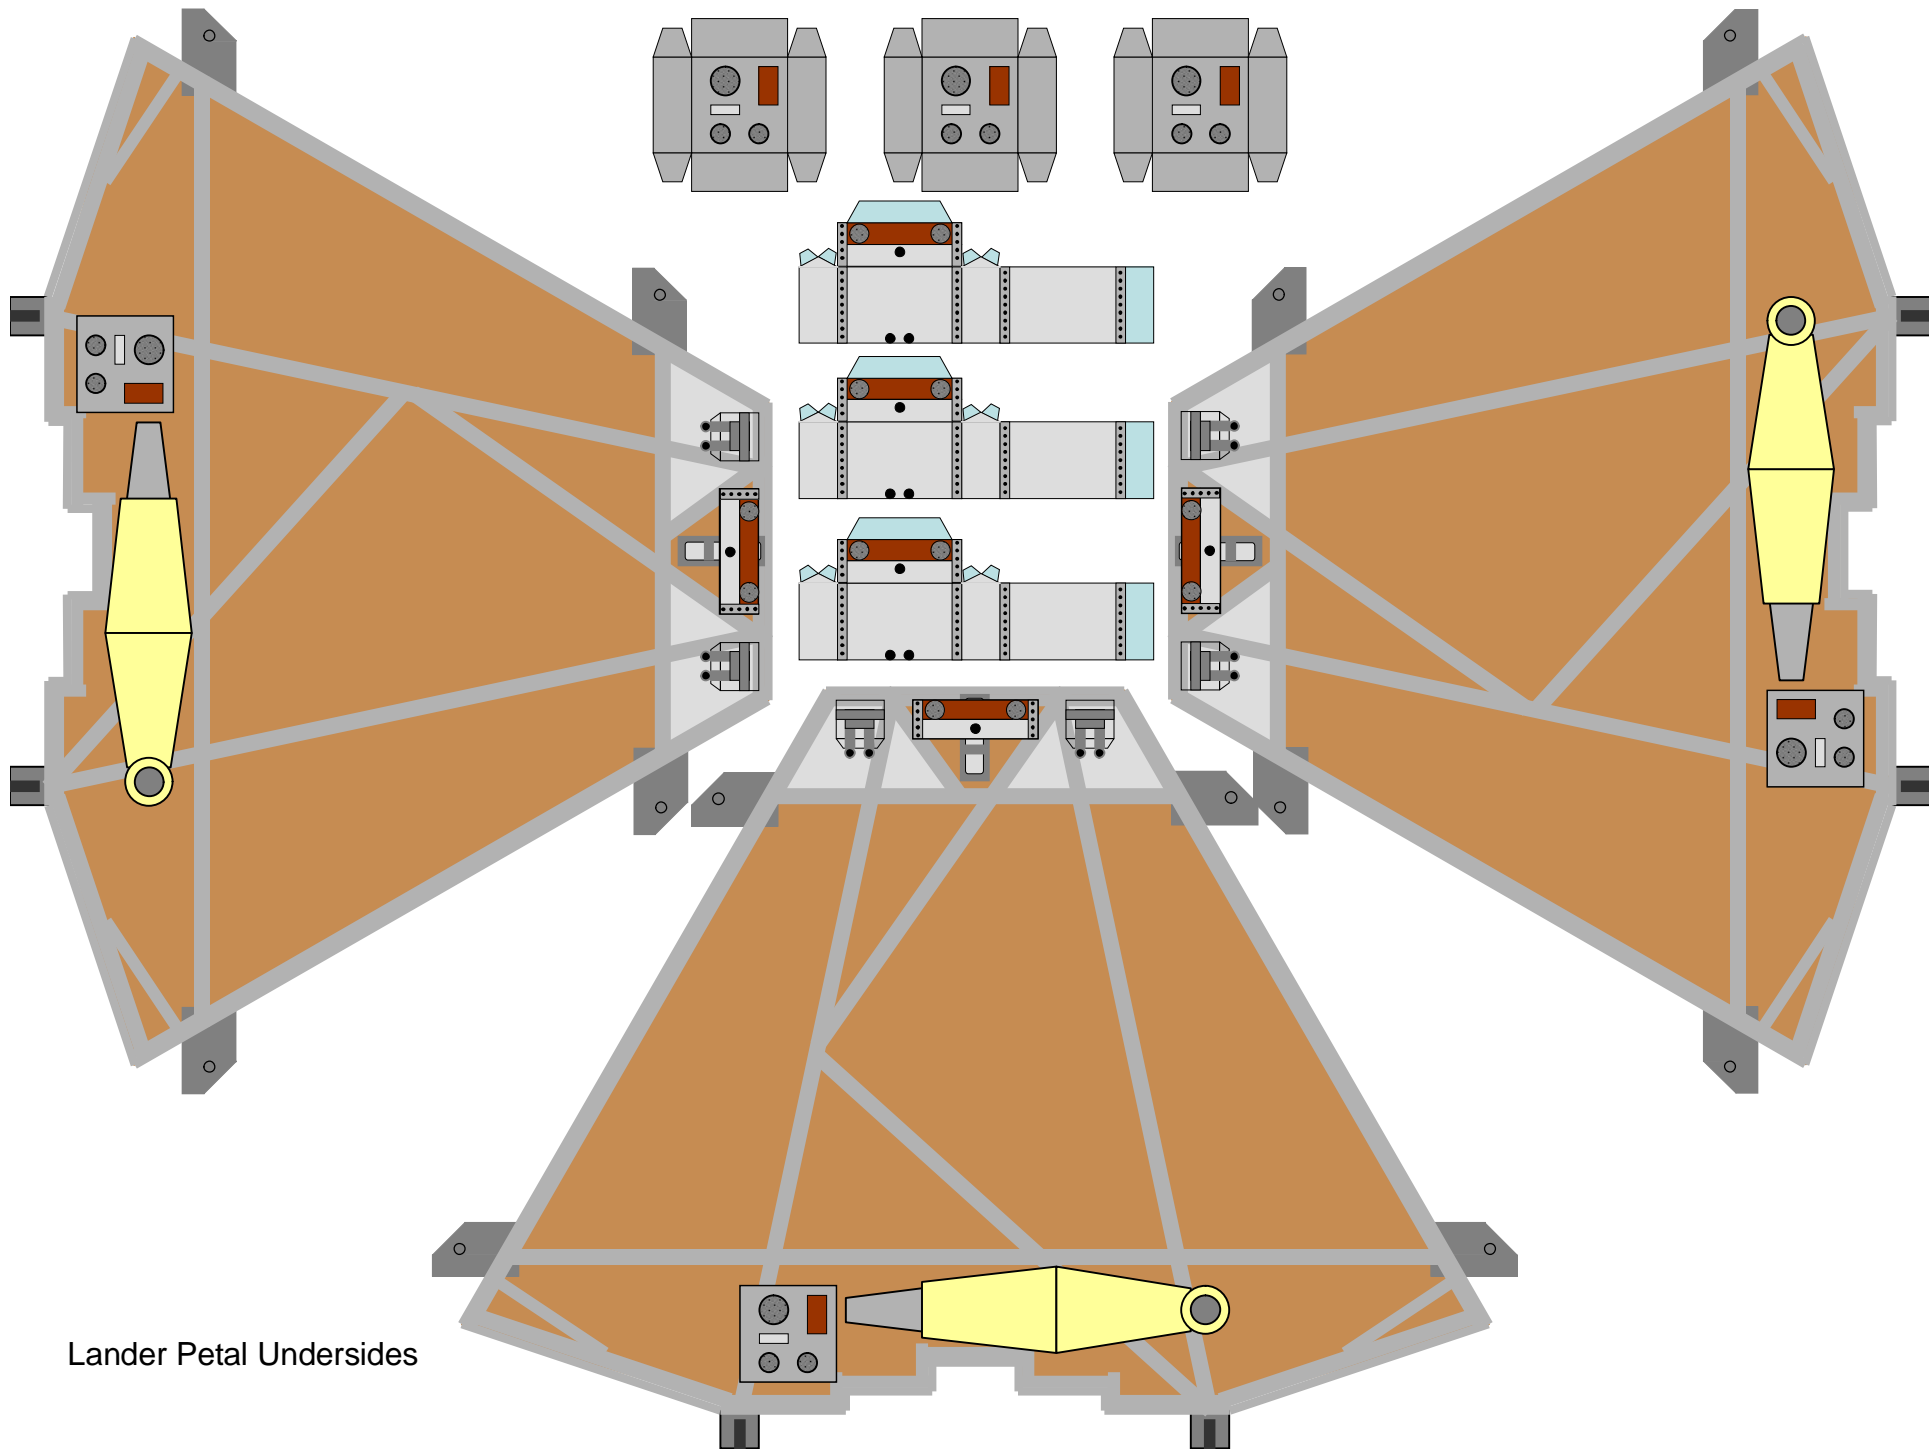

Pathfinder Mars Mission – Carl Sagan Memorial Science Station

1:12 scale

Lander Base Underside

Airbag gas generator (4)

3

Lander Petal Undersides