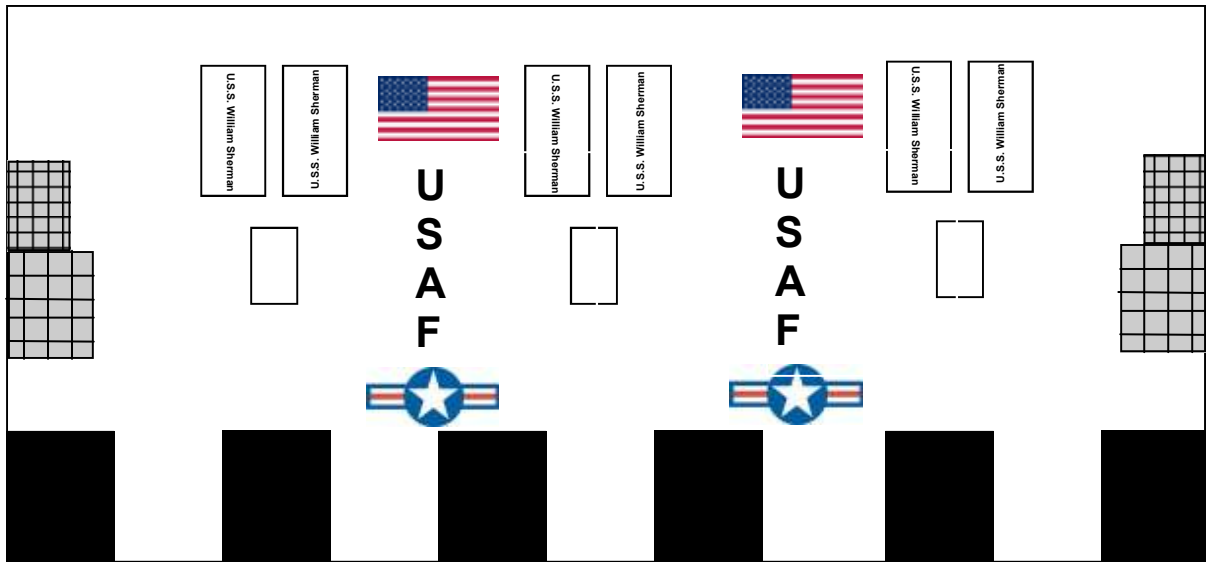

Project Orion Battleship

5" cannon

Shock plate
connectors

For the hangar bays, fold the hangar bay covers upwards, the "hinges" on each cover facing the other

Attitude control thrusters

Attitude Control Thrusters

Side view of "landing boat"