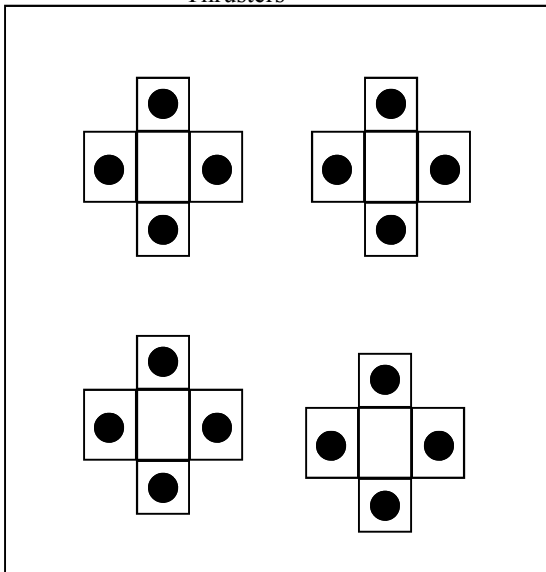

Project Orion Battleship

5" cannon

Shock plate
connectors

For the hangar bays, fold the hangar bay covers upwards, the "hinges" on each cover facing the other

Attitude control thrusters

Attitude Control Thrusters

Side view of "landing boat"